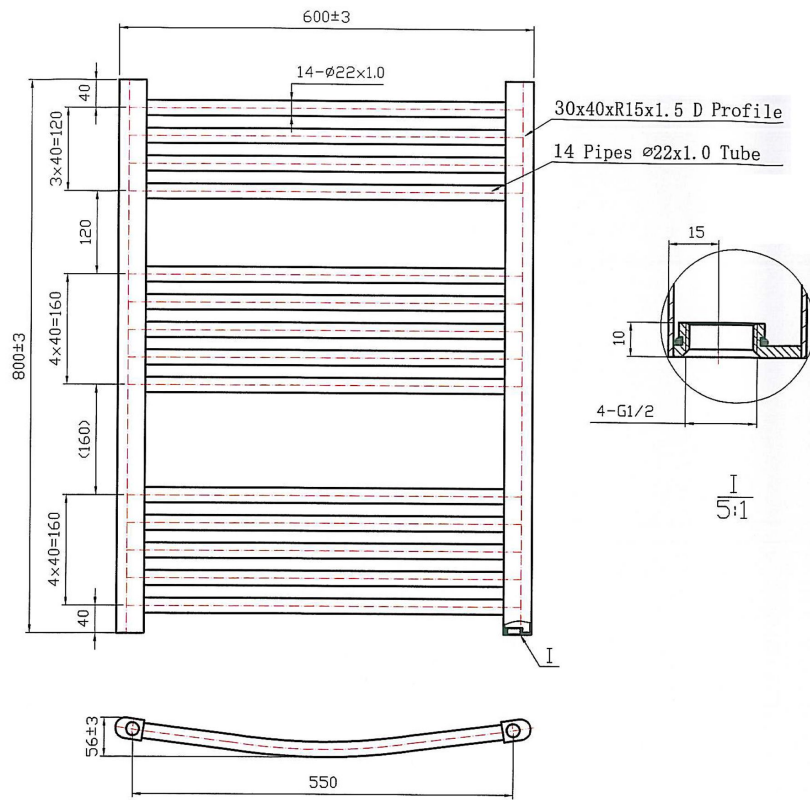

DATASHEET

Image

General Information

Product:	41.0036
Description:	Wendover Curved Multirail 800 x 600
Website Link:	(Click Here)
Product Type:	Towel Rail
Brand:	Eastbrook Company
Colour:	Gloss White
Material:	Mild Steel
Height (mm):	800mm
Width (mm):	600mm
Net Weight (kg):	6.3kg
Product Range:	Wendover

Product Specifications

Warranty:	5 Year(s)
Supplied with fixings:	Yes
Orientation:	Portrait
BTU $\Delta T50^{\circ}\text{C}$:	1224
BTU $\Delta T60^{\circ}\text{C}$:	1566
Watts $\Delta T50^{\circ}\text{C}$:	359
Watts $\Delta T60^{\circ}\text{C}$:	459

Drawing

Wendover Curved 800 x 600mm. Technical Drawing

800*600 14 pipes Curved

Eastbrook 
Eastbrook Road, Gloucester GL4 3DB
Technical Helpline : 01452 317890
Mon - Fri / 8am - 5pm
Email : technical@eastbrookco.com