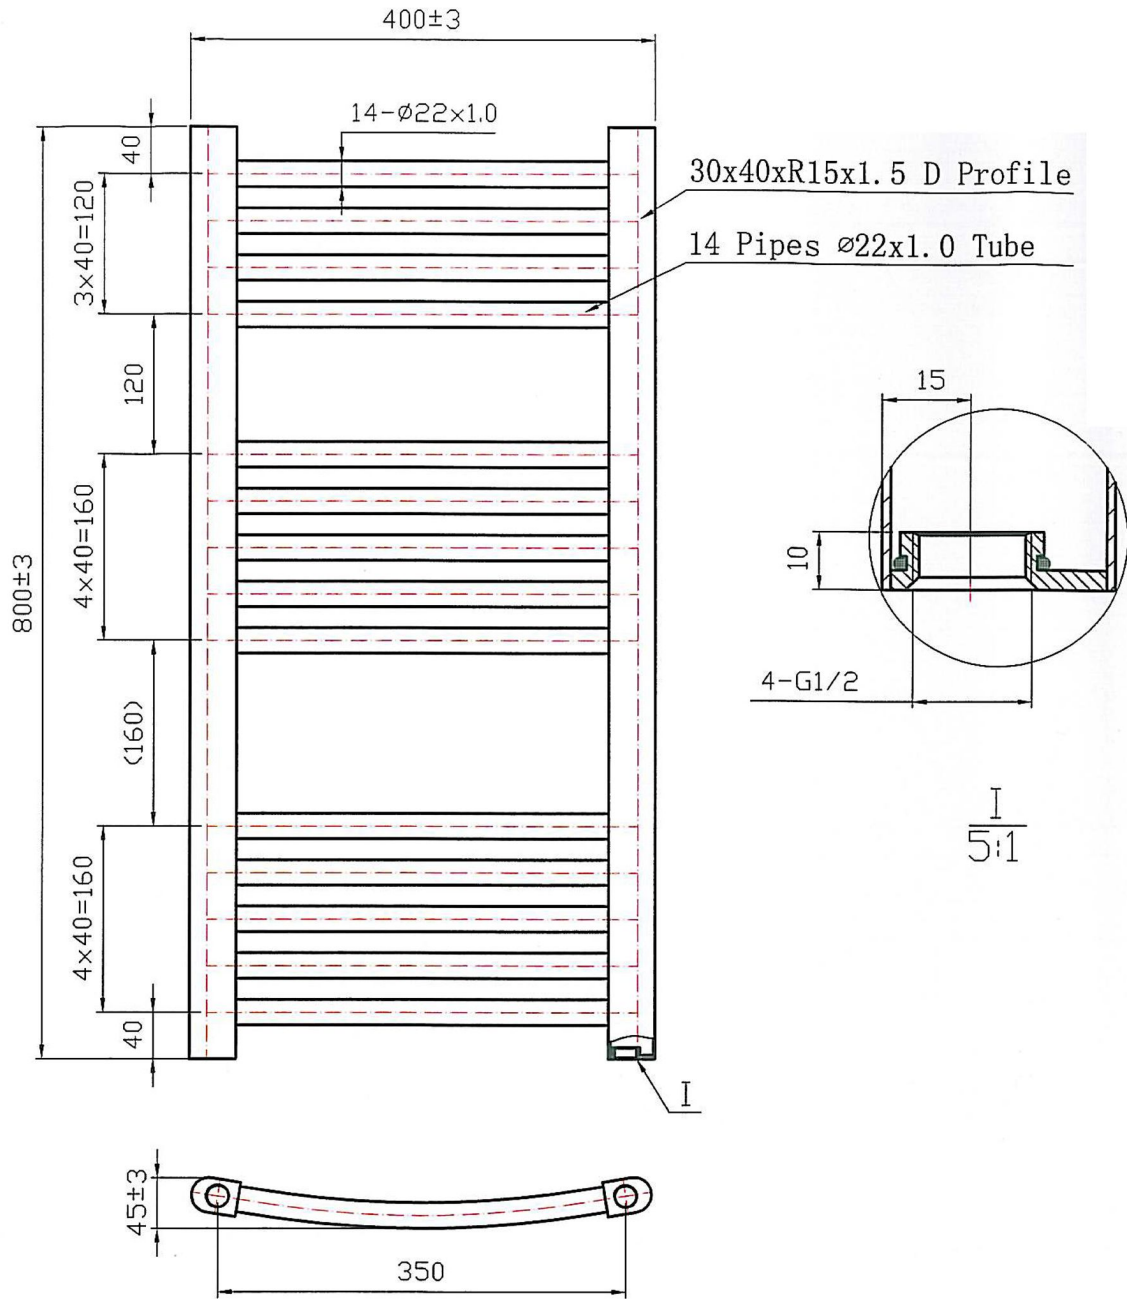

Wendover Curved 800 x 400mm. Technical Drawing

800*400 14 pipes Curved