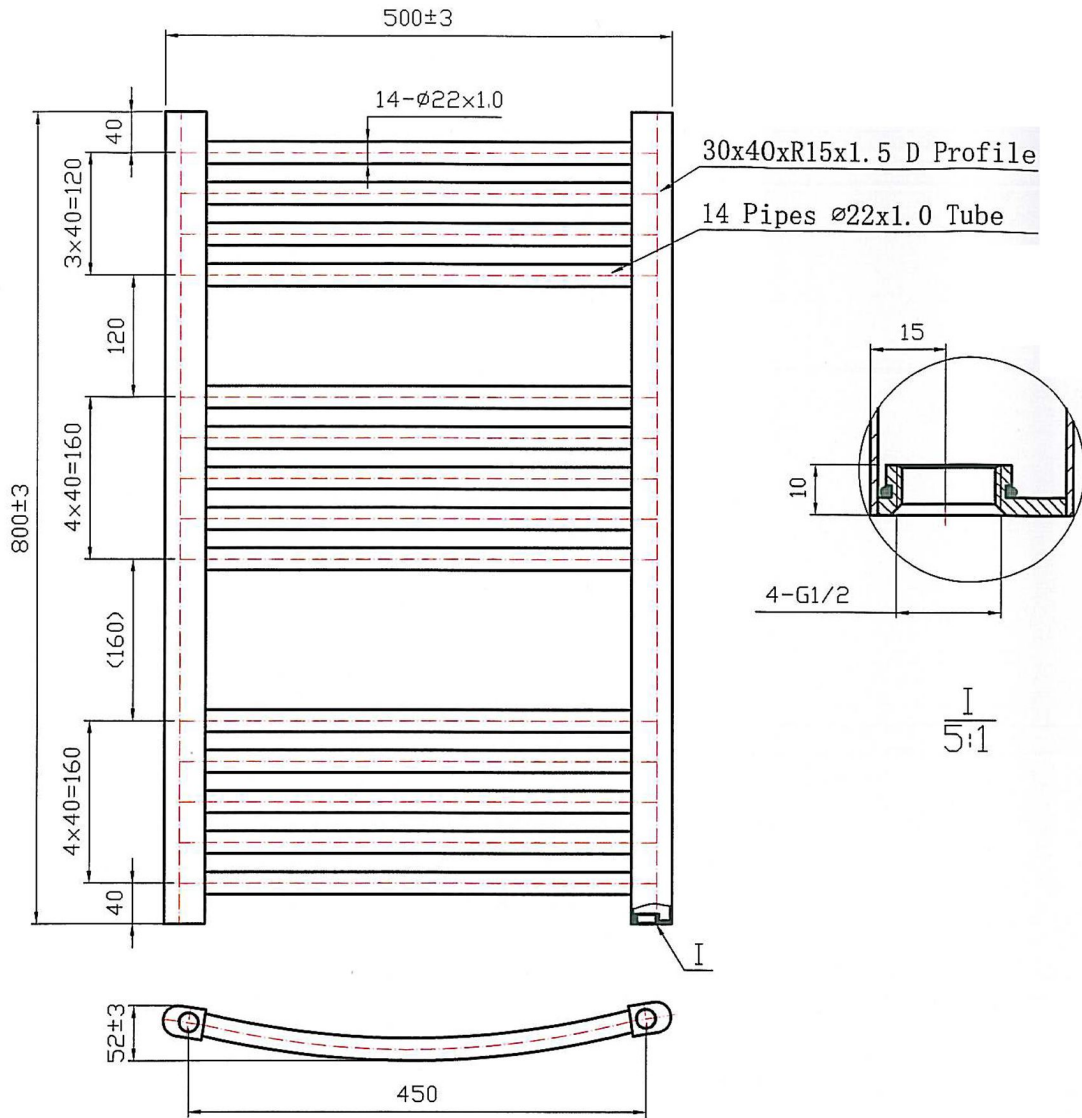

# Wendover Curved 800 x 500mm. Technical Drawing

800\*500 14 pipes Curved