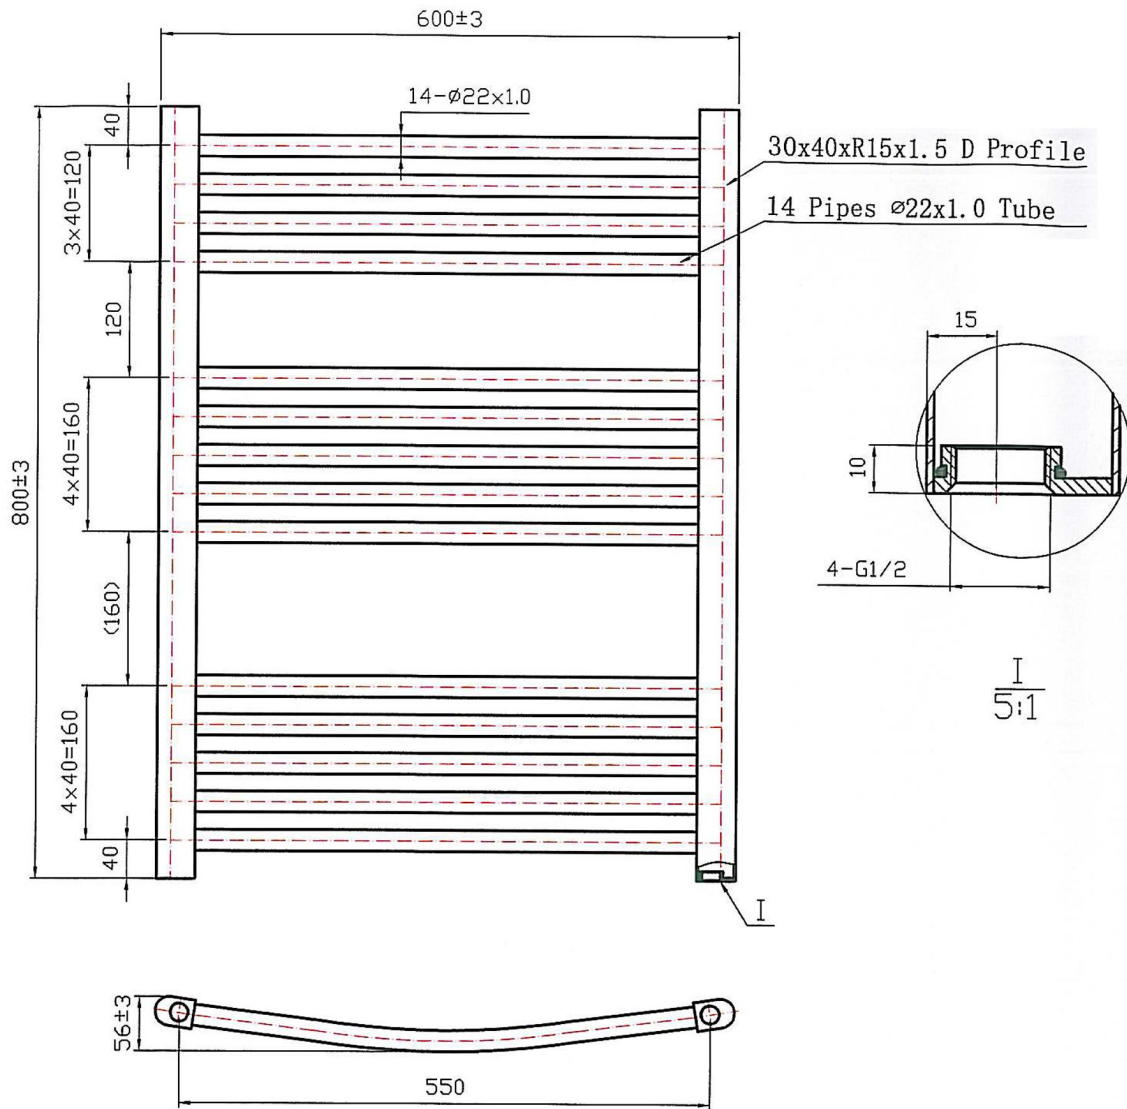

Wendover Curved 800 x 600mm. Technical Drawing

800*600 14 pipes Curved