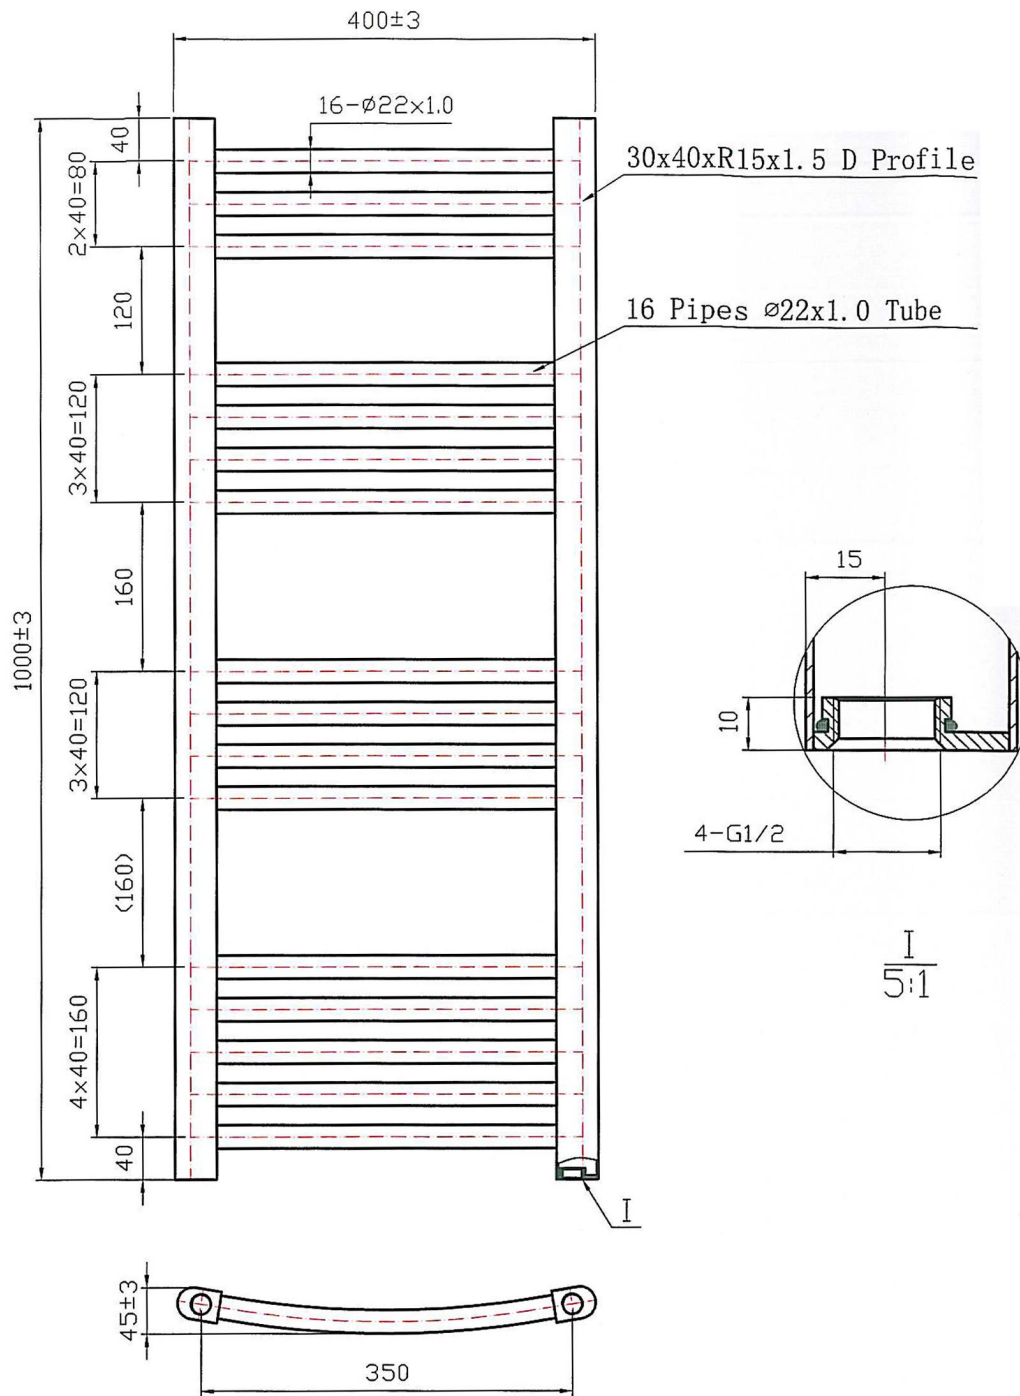

# Wendover Curved 1000 x 400mm. Technical Drawing

1000\*400 16 pipes Curved