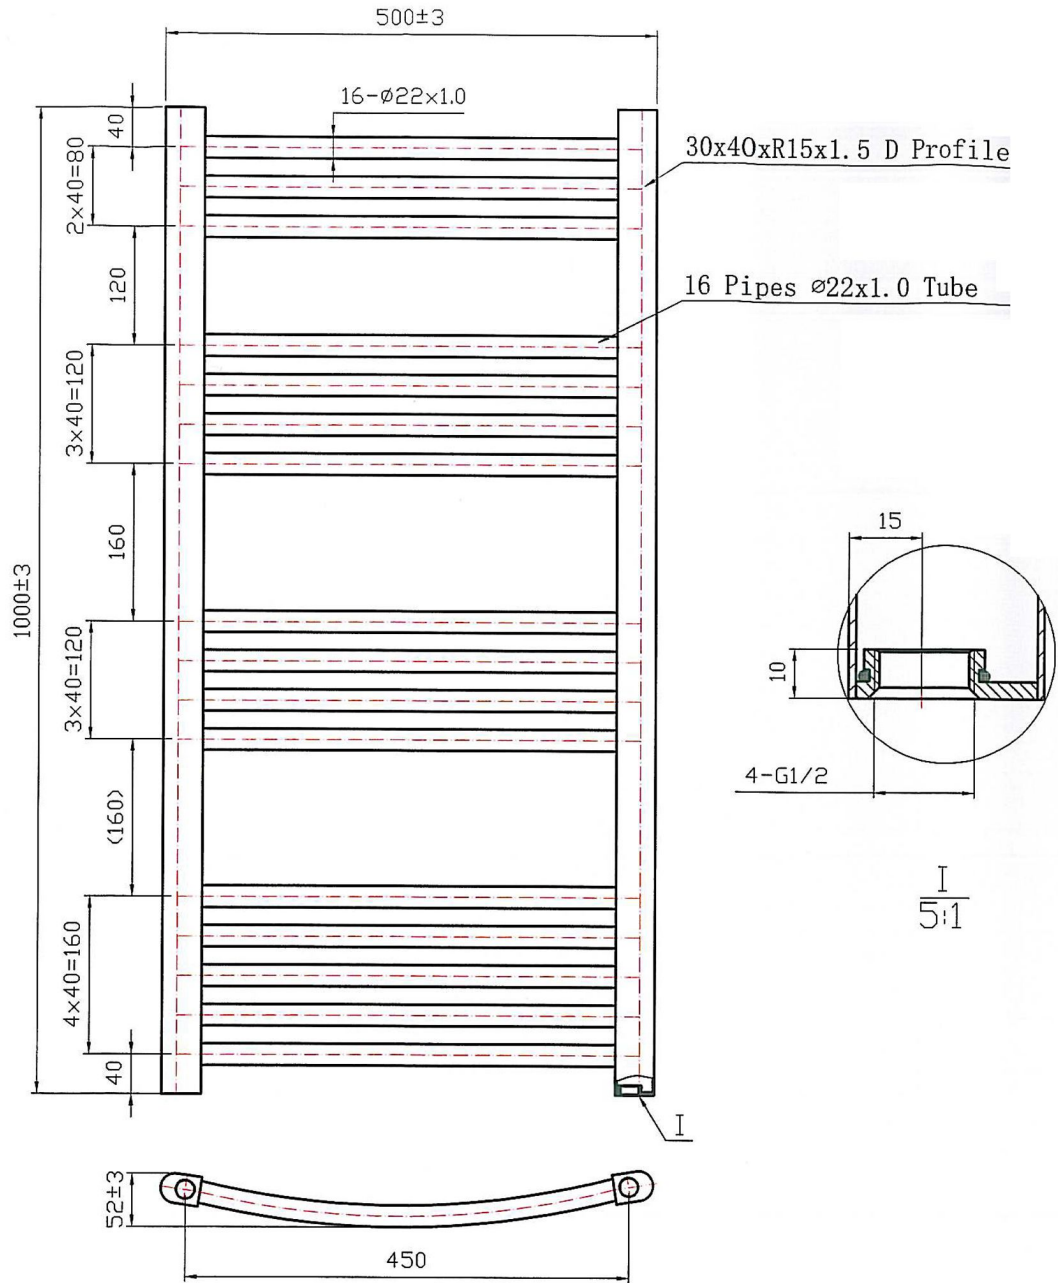

# Wendover Curved 1000 x 500mm. Technical Drawing

1000\*500 16 pipes Curved