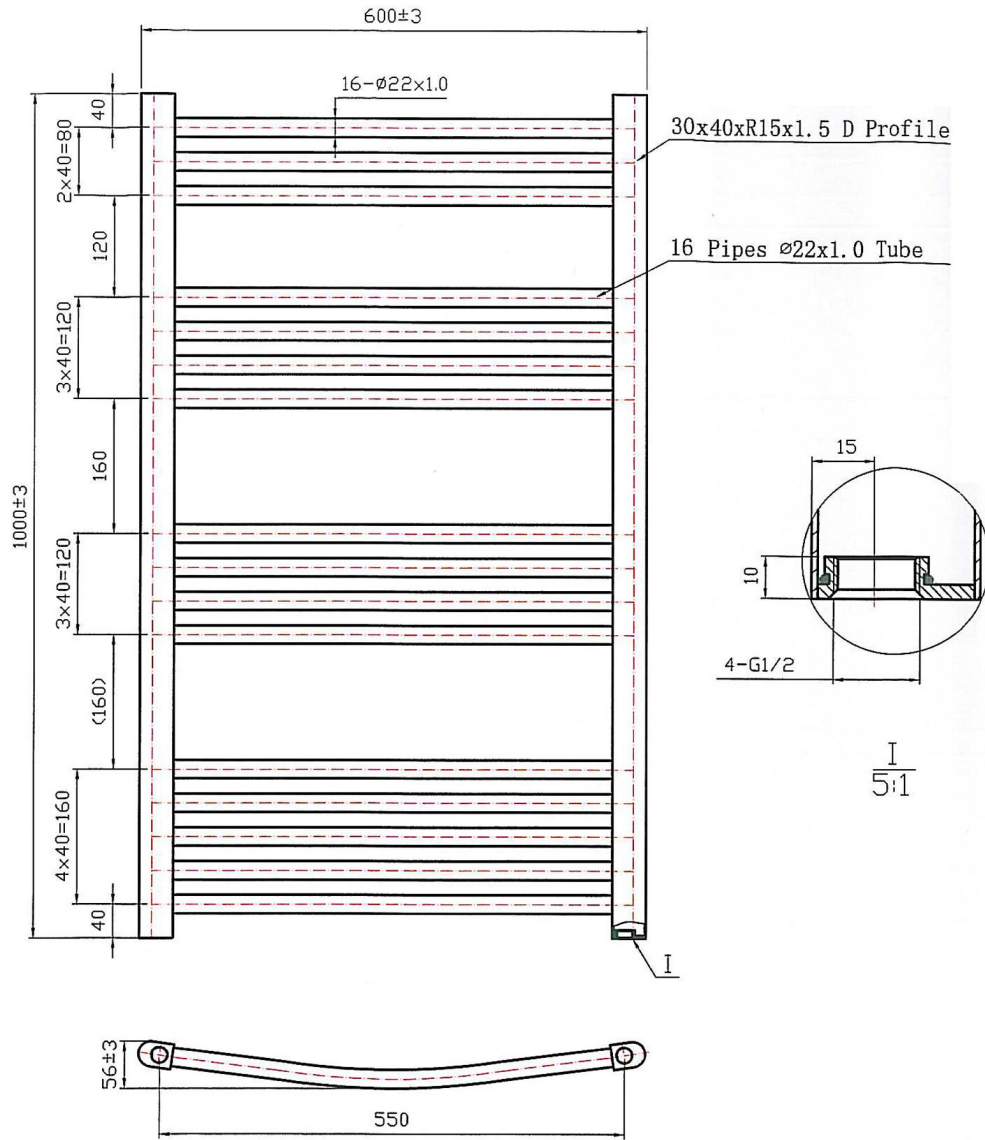

Wendover Curved 1000 x 600mm. Technical Drawing

1000*600 16 pipes Curved