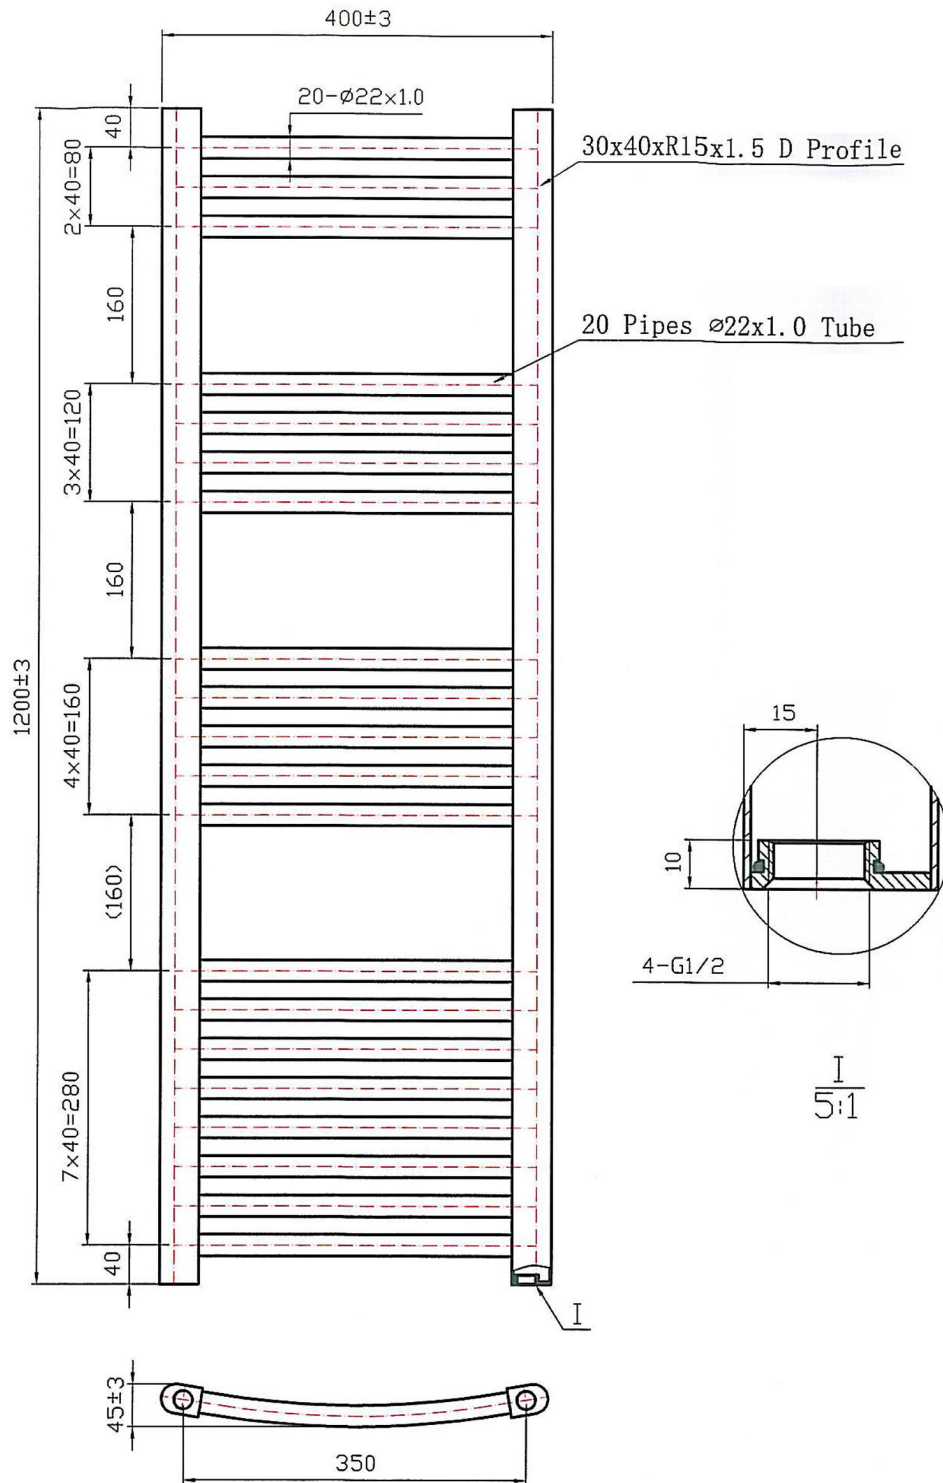

# Wendover Curved 1200 x 400mm. Technical Drawing

1200\*400 20 pipes Curved