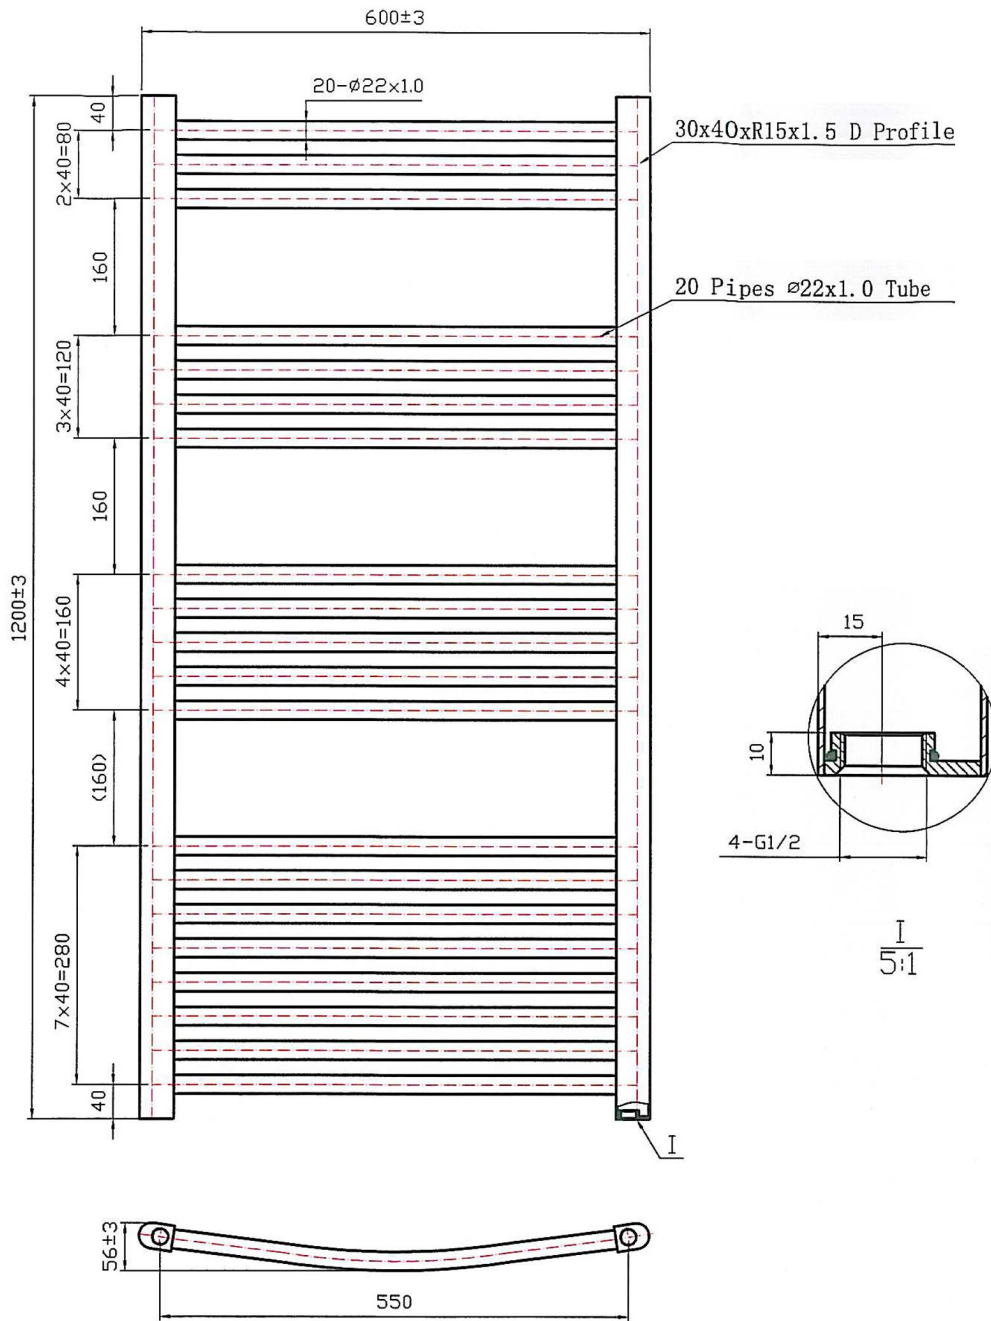

Wendover Curved 1200 x 600mm. Technical Drawing

1200*600 20 pipes Curved