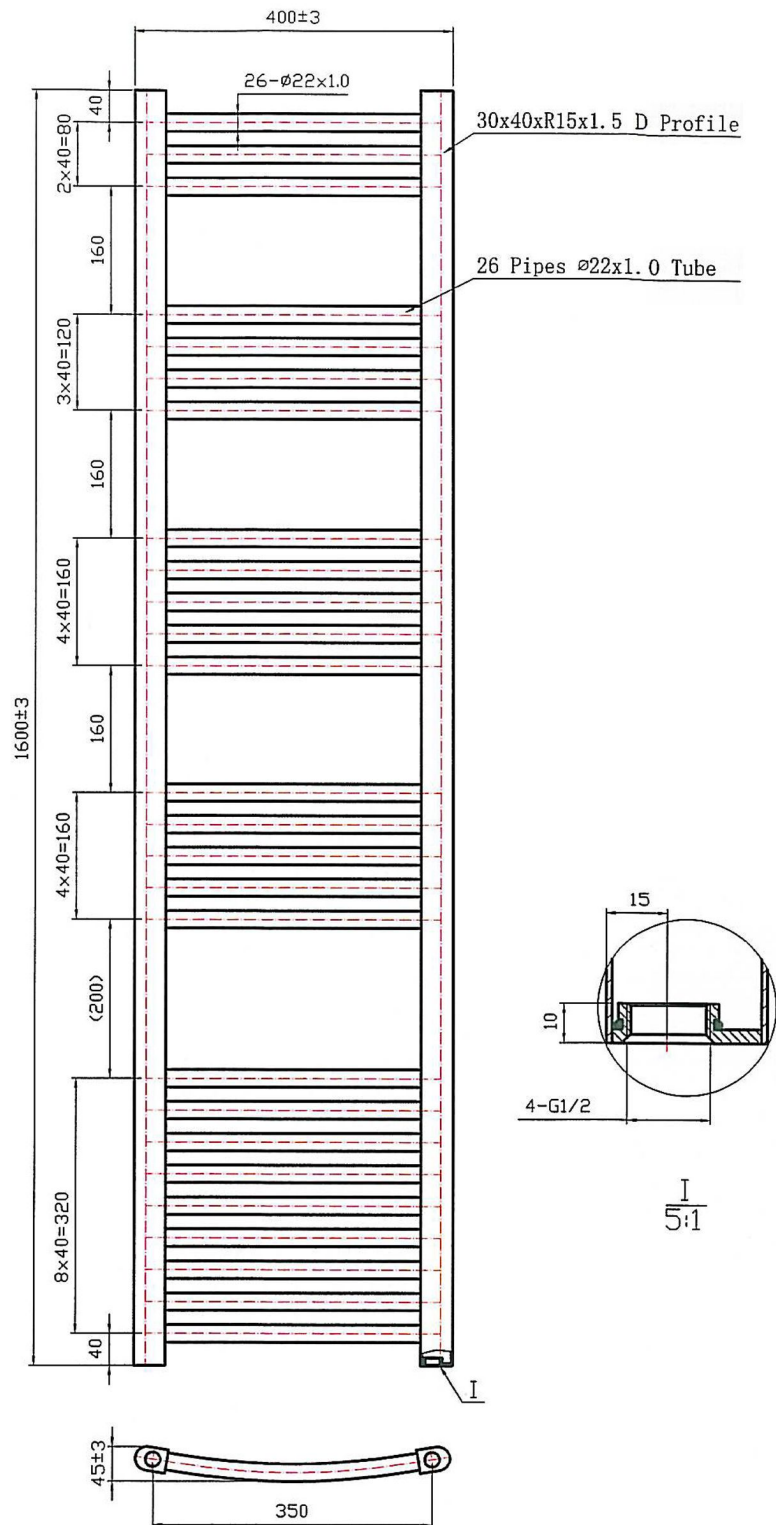

Wendover Curved 1600 x 400mm. Technical Drawing

1600*400 26 pipes Curved