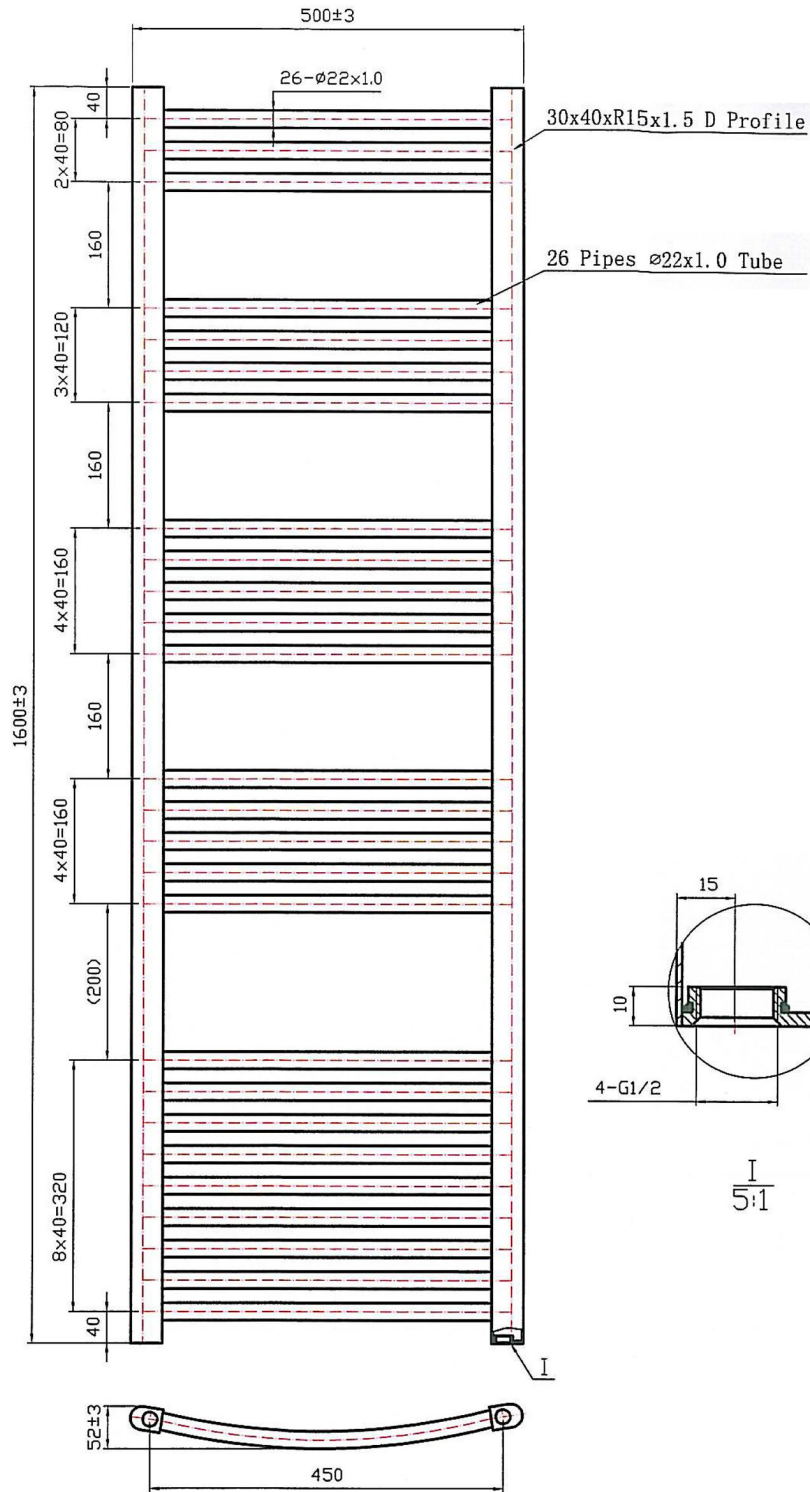

# Wendover Curved 1600 x 500mm. Technical Drawing

1600\*500 26 pipes Curved