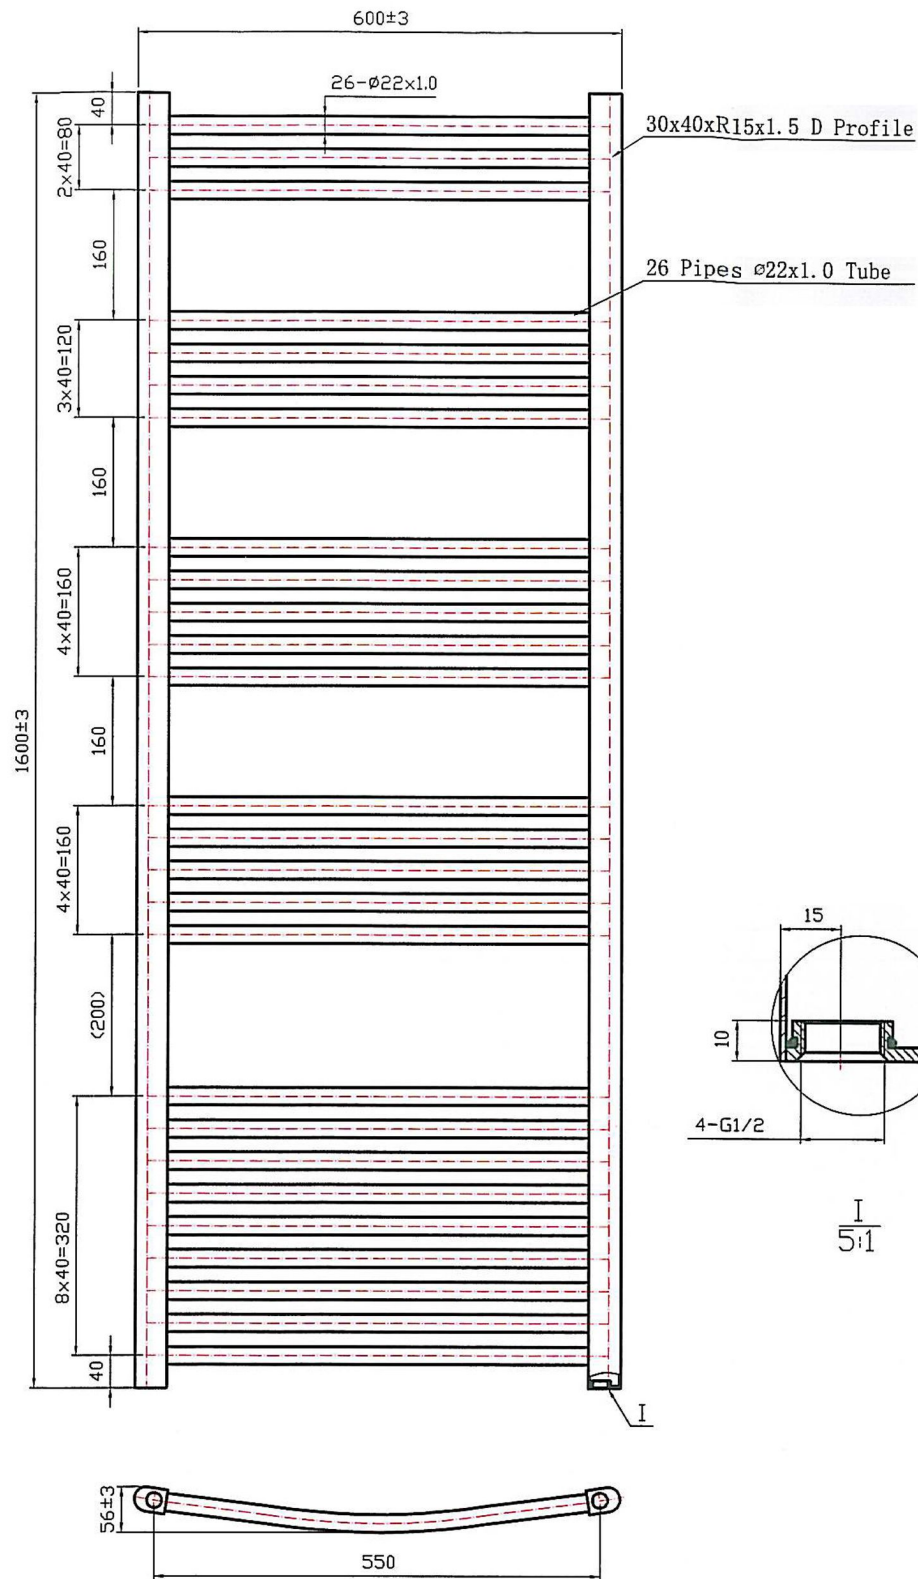

Wendover Curved 1600 x 600mm. Technical Drawing

1600*600 26 pipes Curved