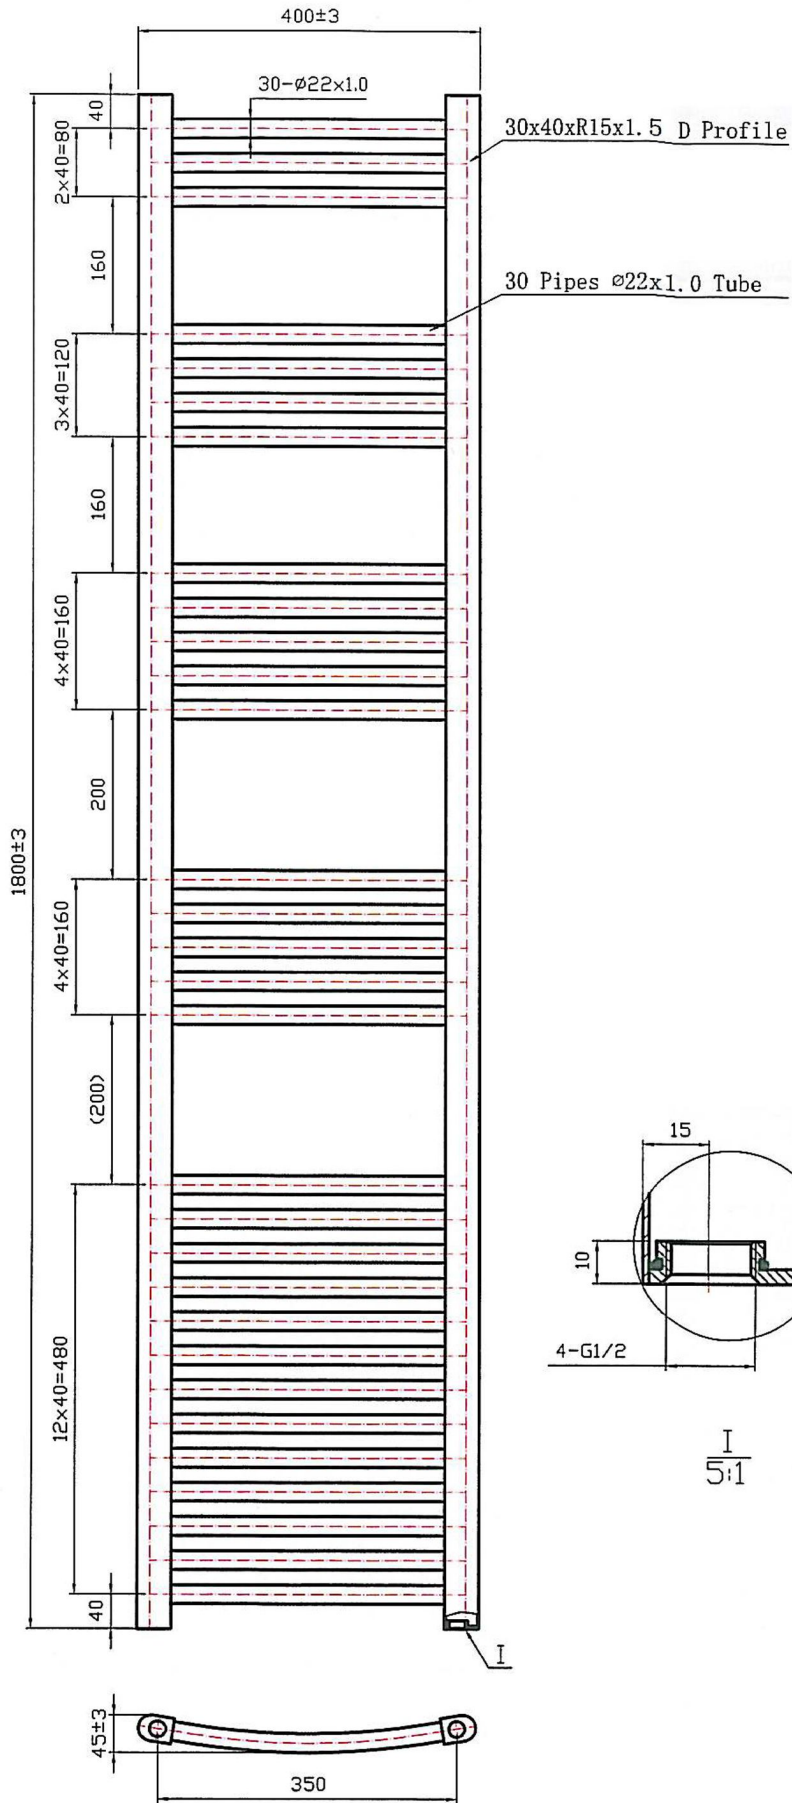

Wendover Curved 1800 x 400mm. Technical Drawing

I
5:1

1800*400 30 pipes Curved