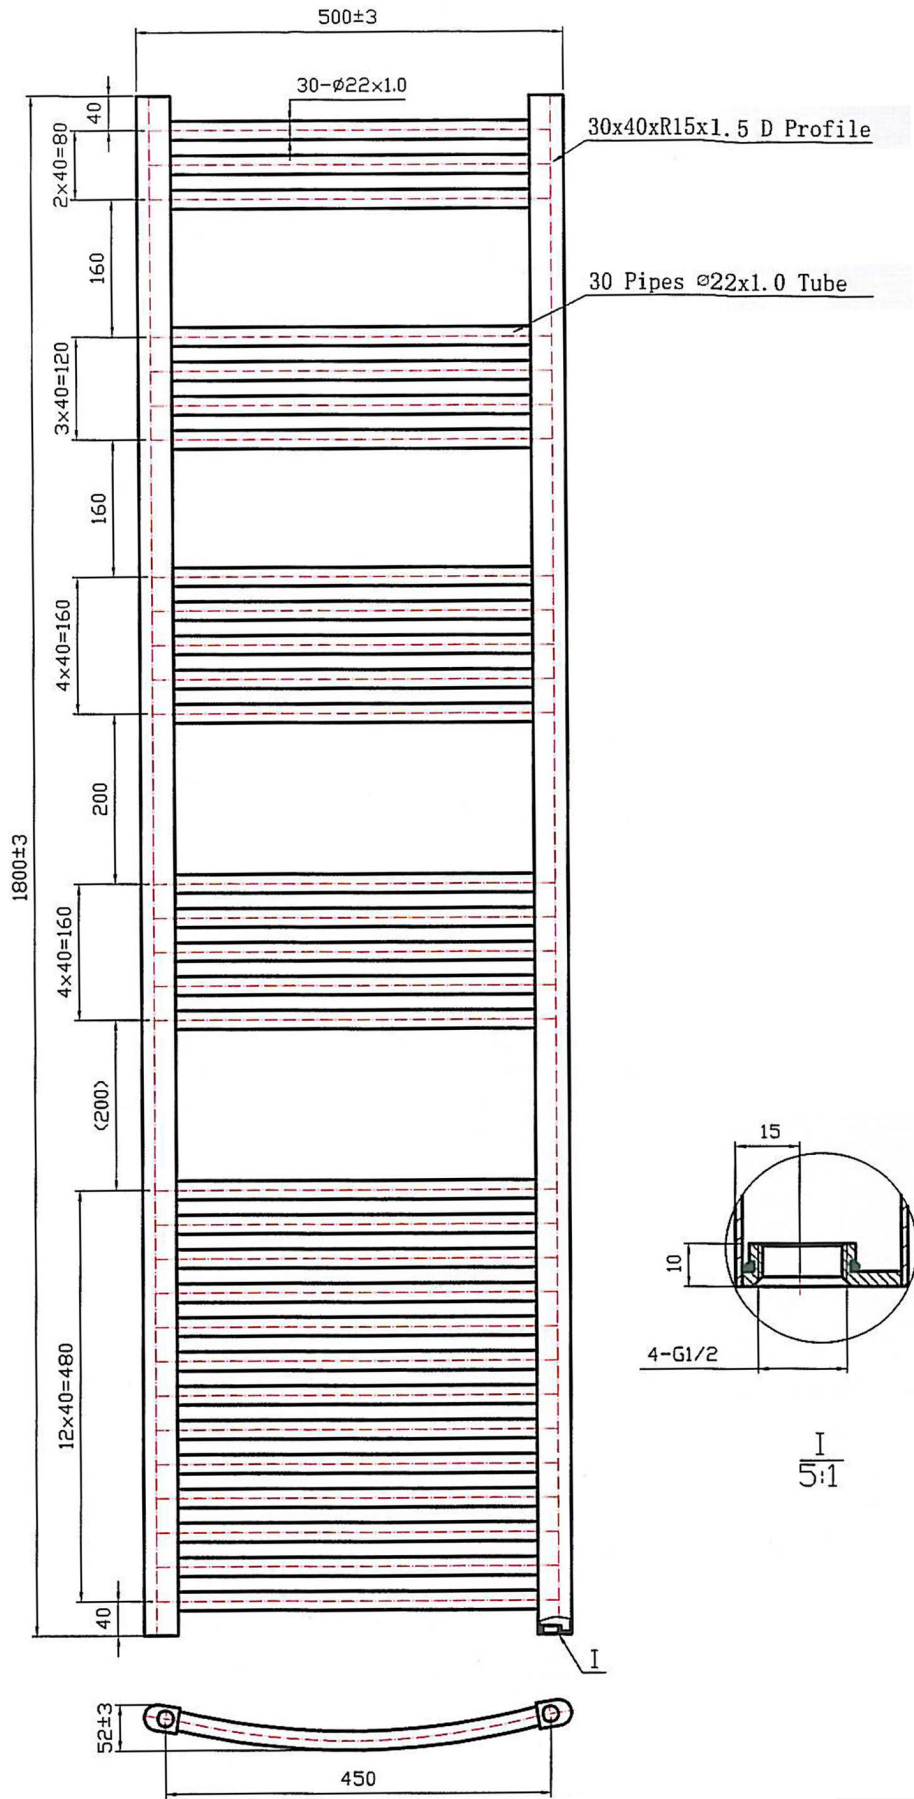

Wendover Curved 1800 x 500mm. Technical Drawing

1800*500 30 pipes Curved