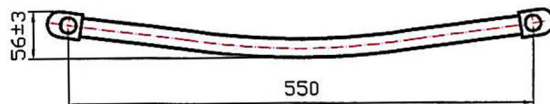

Wendover Curved 1800 x 600mm. Technical Drawing

I
5:1

1800*600 30 pipes Curved