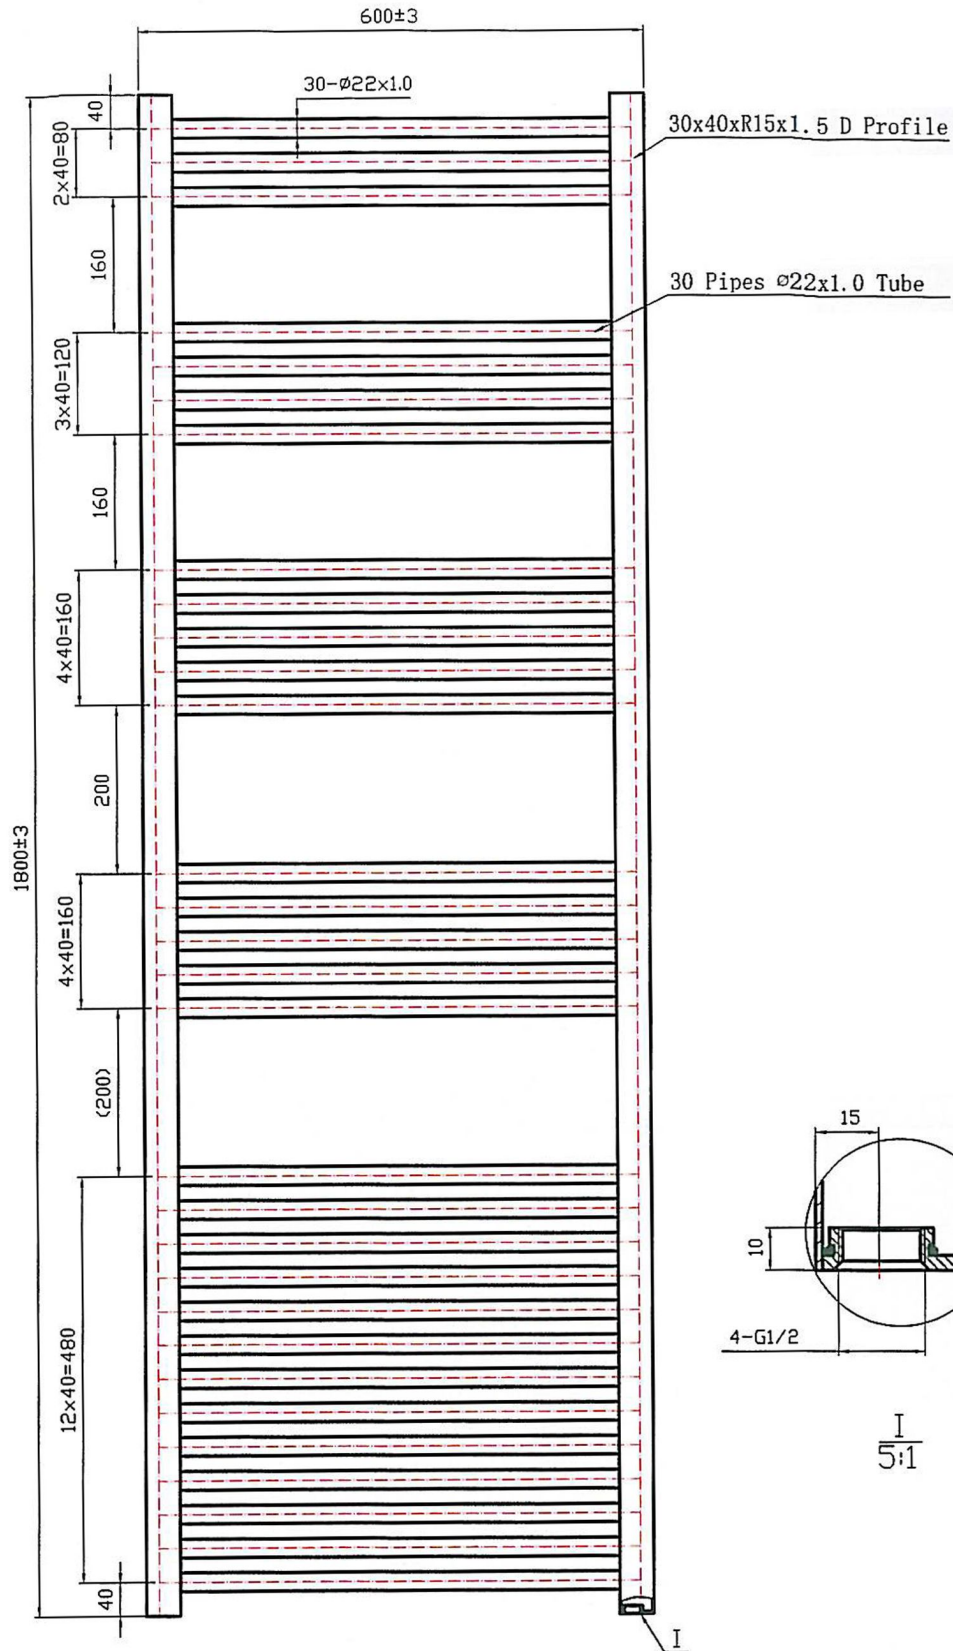

Wendover Curved 1800 x 600mm. Technical Drawing

I
5:1

1800*600 30 pipes Curved