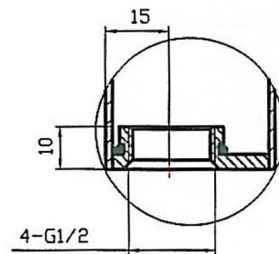

Wendover Curved 1800 x 600mm. Technical Drawing

I
5:1

1800*600 30 pipes Curved