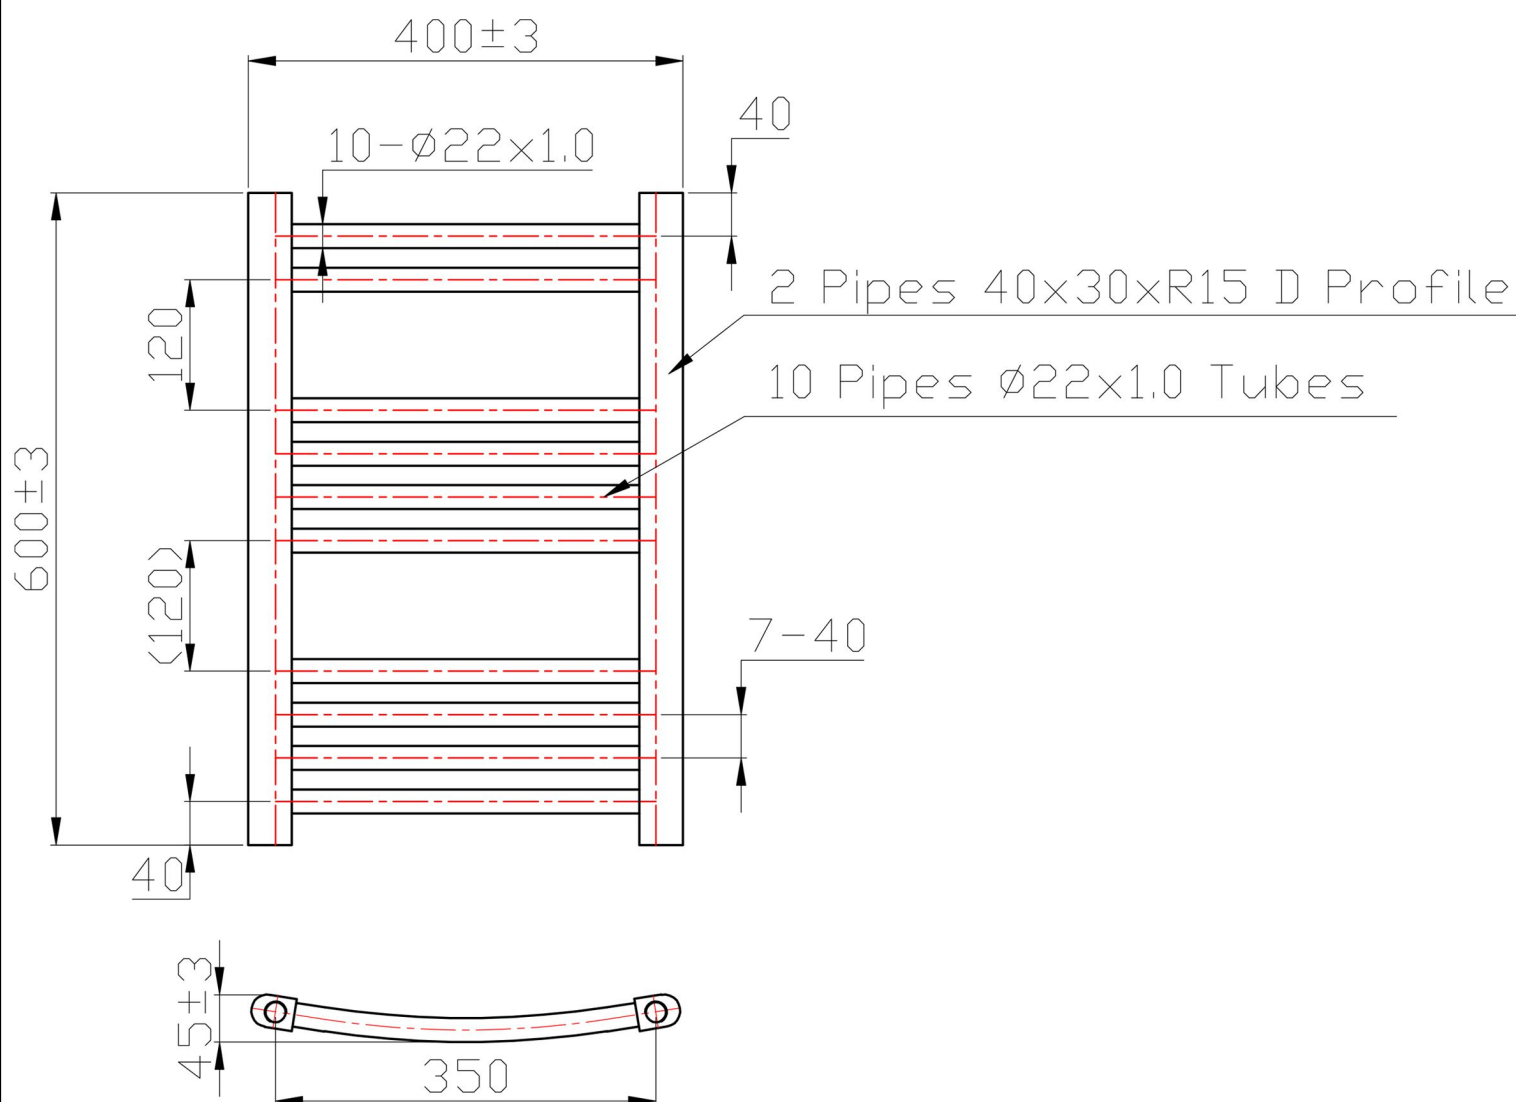

Wendover Curved 600 x 400mm. Technical Drawing

Eastbrook 

Eastbrook Road, Gloucester GL4 3DB

Technical Helpline : 01452 317890

Mon - Fri / 8am - 5pm

Email : technical@eastbrookco.com