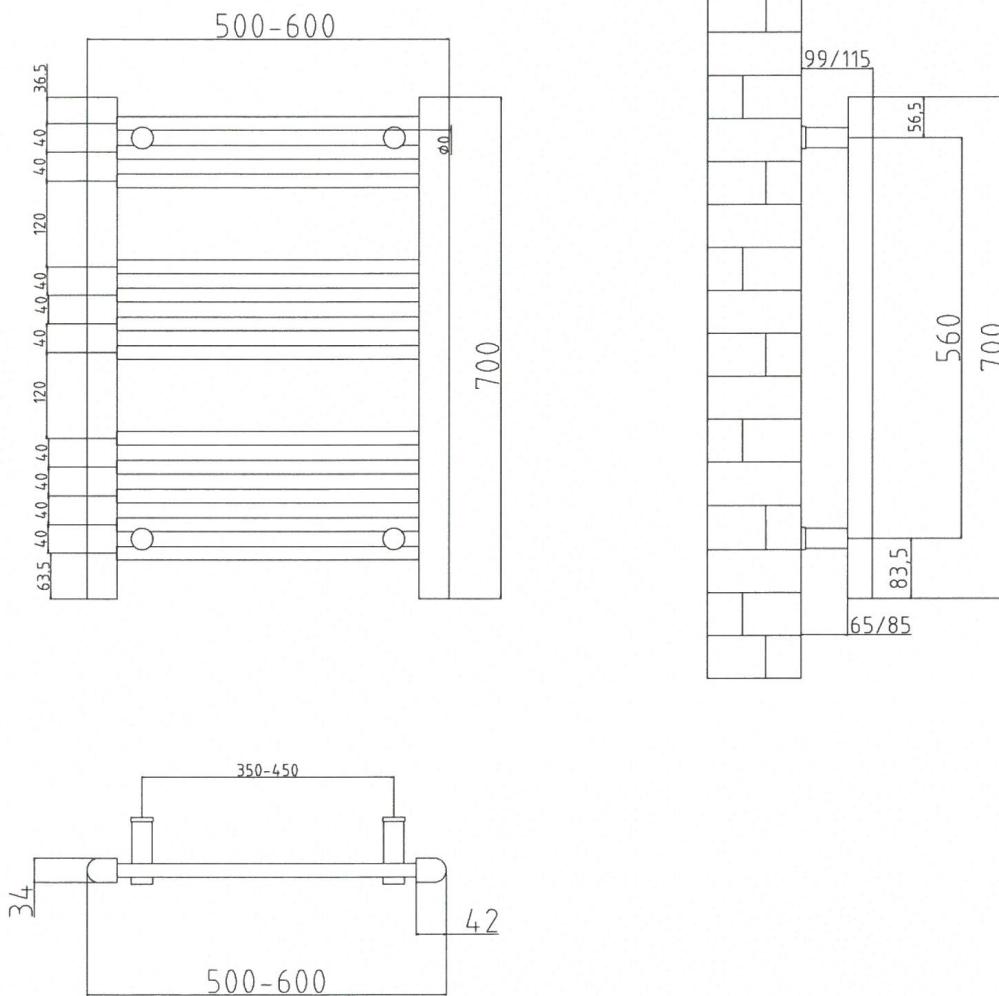

DATASHEET

Image

General Information

Product:	47.0051
Description:	Biava Dry Element Towel Rail 700x500mm
Website Link:	(Click Here)
Brand:	Eastbrook Company
Colour:	Matt Black
Material:	Mild Steel
Height (mm):	700mm
Width (mm):	500mm
Net Weight (kg):	5kg
Product Range:	Biava Dry Element

Product Specifications

Warranty:	2 Year(s)
Supplied with fixings:	Yes
BTU $\Delta T60^{\circ}\text{C}$:	853
Watts $\Delta T60^{\circ}\text{C}$:	250
Cable colour:	Black

Drawing

Eastbrook

Eastbrook Road, Gloucester GL4 3DB
Technical Helpline : 01452 317890
Email : technical@eastbrookco.com