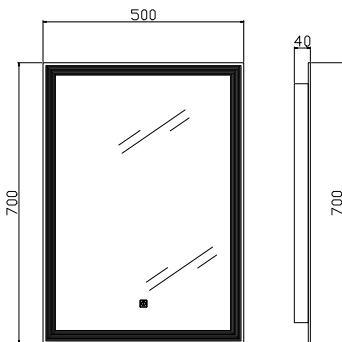

56.1078(YL-JG001.57)