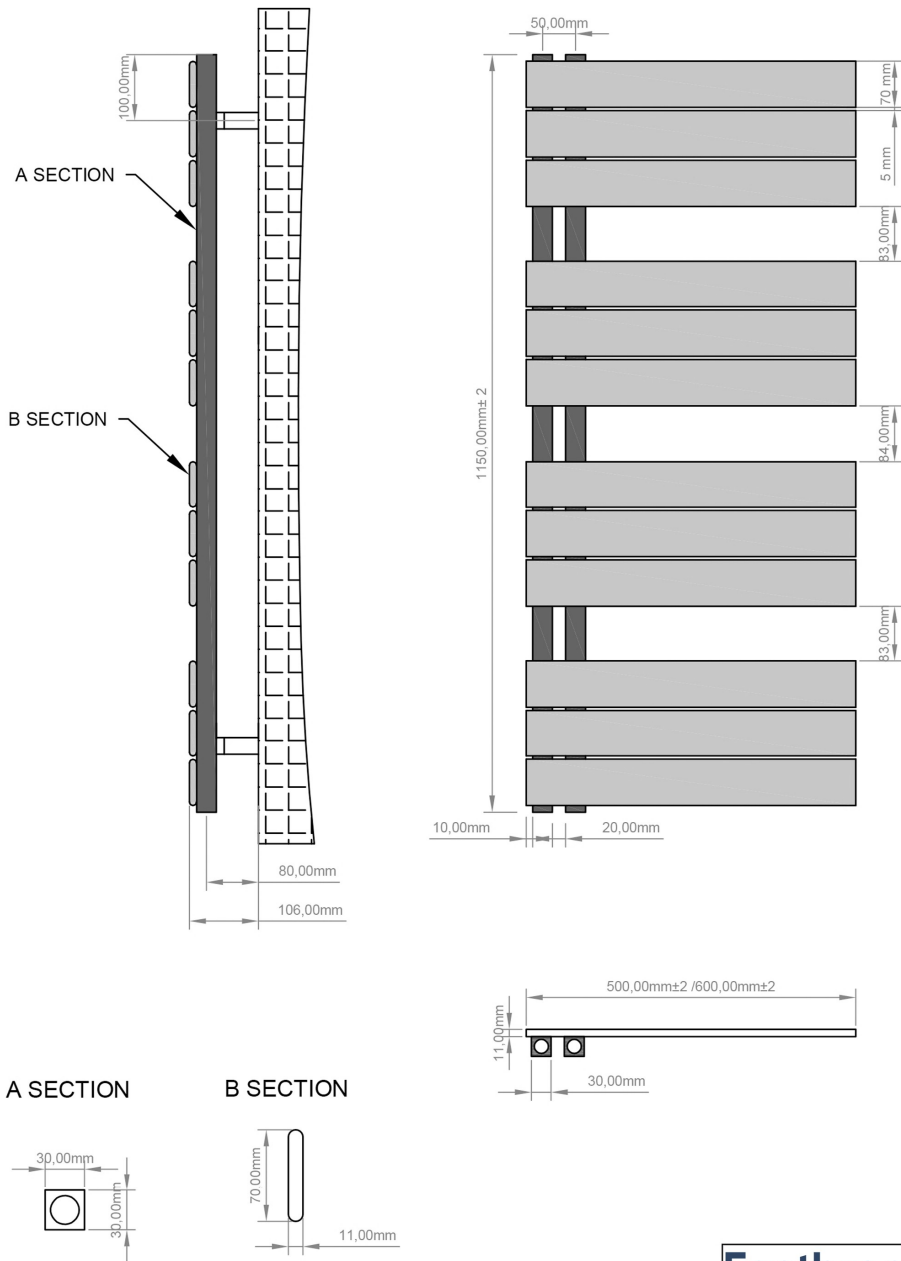

DATASHEET

Image

General Information

Product:	89.0640
Description:	Helmsley 1150 x 500 Towel Rail
Website Link:	(Click Here)
Product Type:	Towel Rail
Brand:	Eastbrook Company
Colour:	Matt Black
Material:	Mild Steel
Height (mm):	1150mm
Width (mm):	500mm
Net Weight (kg):	14.7kg
Product Range:	Helmsley

Product Specifications

Warranty:	5 Year(s)
Supplied with fixings:	Yes
BTU $\Delta T50^{\circ}\text{C}$:	1619
BTU $\Delta T60^{\circ}\text{C}$:	2072
Watts $\Delta T50^{\circ}\text{C}$:	475
Watts $\Delta T60^{\circ}\text{C}$:	607

Drawing

Helmsley 1150 x 500/600mm. Technical Drawing

A SECTION

B SECTION

scale:1/2

Eastbrook 
Eastbrook Road, Gloucester GL4 3DB
Technical Helpline : 01452 317890
Mon - Fri / 8am - 5pm
Email : technical@eastbrookco.com