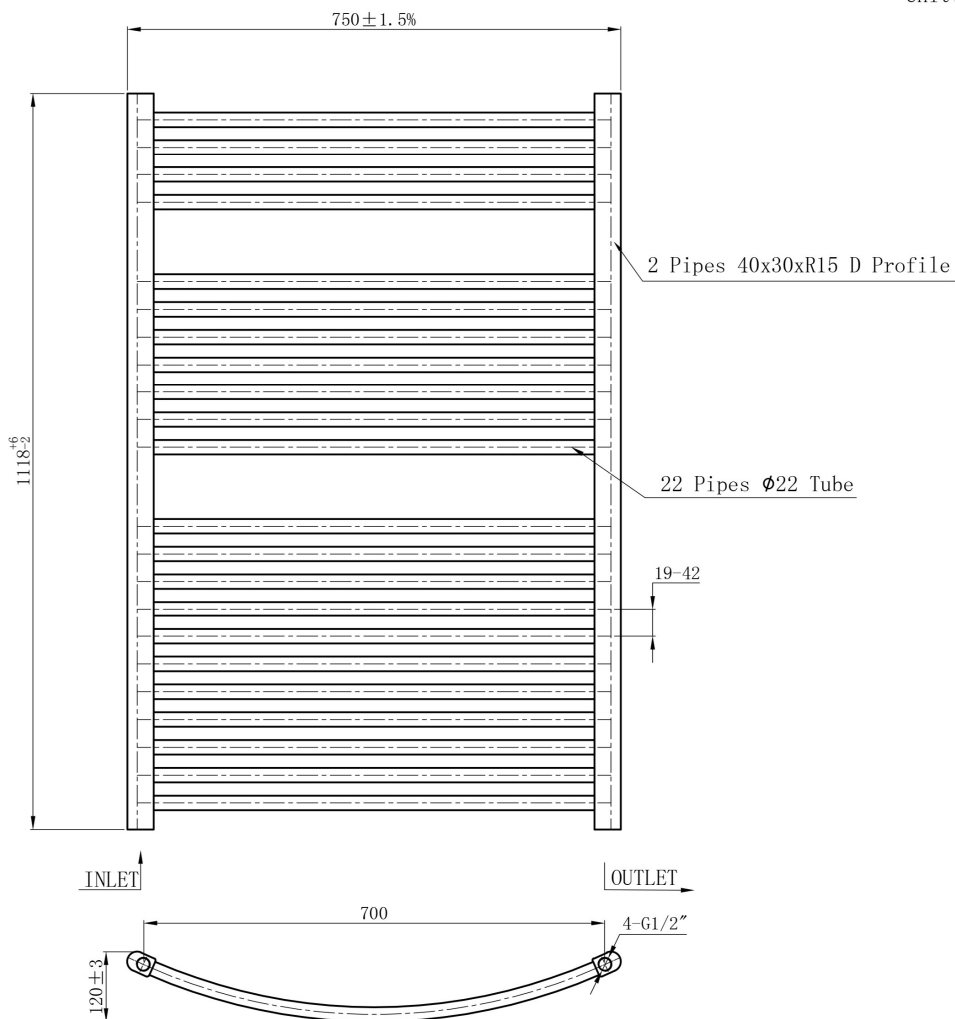

DATASHEET

Image

General Information

Product:	41.0294
Description:	Curved Biava Multirail 1118 x 750
Website Link:	(Click Here)
Product Type:	Towel Rail
Brand:	Eastbrook Company
Colour:	Chrome
Material:	Mild Steel
Height (mm):	1118mm
Width (mm):	750mm
Net Weight (kg):	11.05kg
Product Range:	Biava Multirail

Drawing

Biava Multirail Curved 1118 x 750mm. Technical Drawing

Unit: mm

Eastbrook 
Eastbrook Road, Gloucester GL4 3DB
Technical Helpline : 01452 317890
Mon - Fri / 8am - 5pm
Email : technical@eastbrookco.com