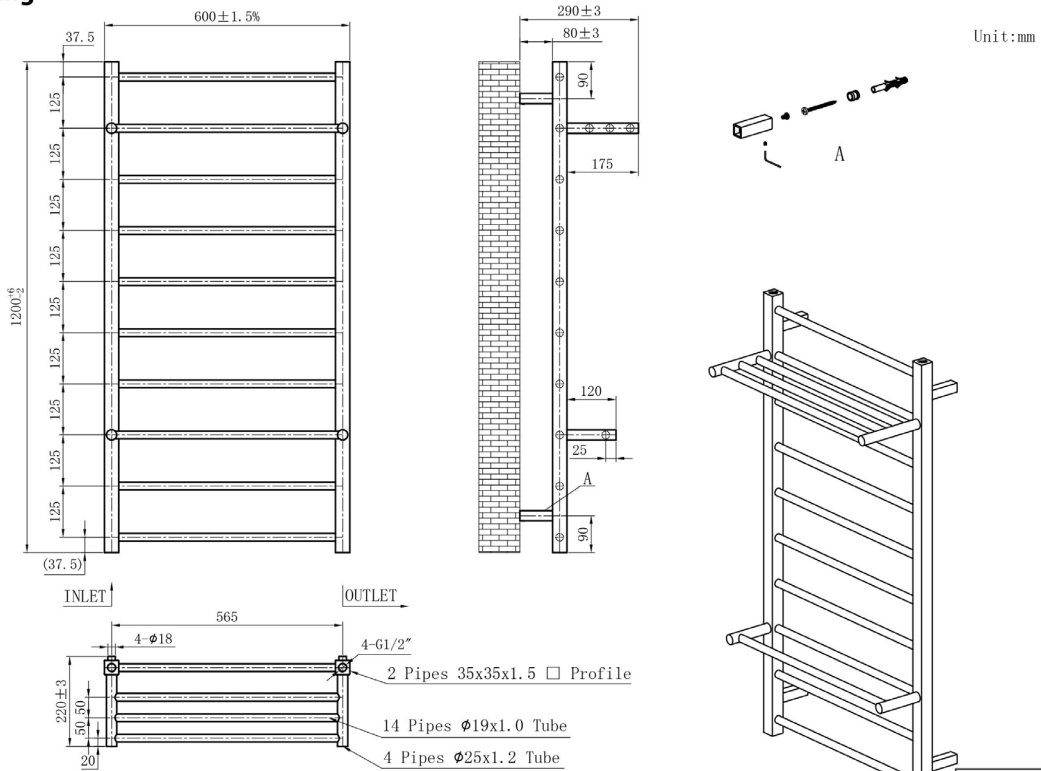

DATASHEET

Image

General Information

Product:	41.1114
Description:	Velino Stainless Steel Towel Rail 1200 x 600
Brand:	Eastbrook Company
Colour:	Mirror Polished
Material:	Stainless Steel
Height (mm):	1200mm
Width (mm):	600mm
Net Weight (kg):	6.72kg
Product Range:	Velino

Product Specifications

BTU $\Delta T50^{\circ}\text{C}$:	1221
BTU $\Delta T60^{\circ}\text{C}$:	1535
Watts $\Delta T50^{\circ}\text{C}$:	358
Watts $\Delta T60^{\circ}\text{C}$:	450

Drawing

Velino 1200 x 600mm. Stainless Steel Polished Technical Drawing