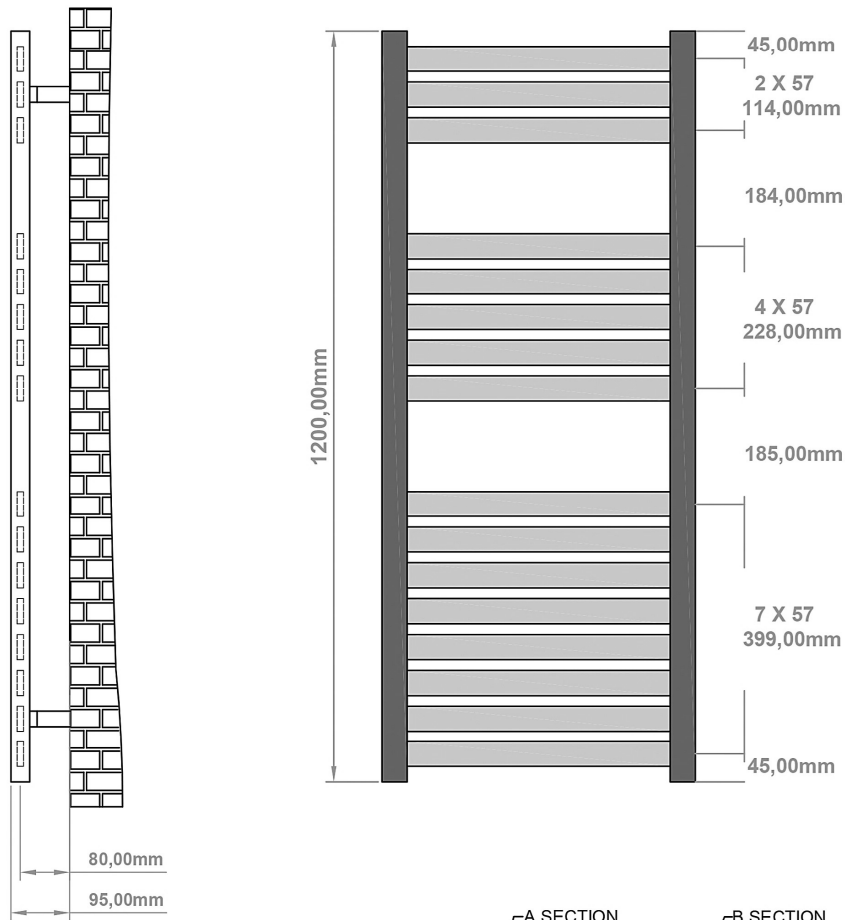

DATASHEET

Image

General Information

Product:	89.1288
Description:	Defford 1200 x 500mm Towel Rail
Website Link:	(Click Here)
Product Type:	Towel Rail
Brand:	Eastbrook Company
Colour:	Matt Anthracite
Material:	Mild Steel
Height (mm):	1200mm
Width (mm):	500mm
Net Weight (kg):	11.5kg
Product Range:	Defford

Product Specifications

Warranty:	5 Year(s)
Supplied with fixings:	Yes
BTU $\Delta T50^{\circ}\text{C}$:	1634
BTU $\Delta T60^{\circ}\text{C}$:	2057
Watts $\Delta T50^{\circ}\text{C}$:	479
Watts $\Delta T60^{\circ}\text{C}$:	603

Drawing

Defford 1200 x 500mm. Technical Drawing

A SECTION

B SECTION

scale: 1/5

Eastbrook 
Eastbrook Road, Gloucester GL4 3DB
Technical Helpline : 01452 317890
Mon - Fri / 8am - 5pm
Email : technical@eastbrookco.com