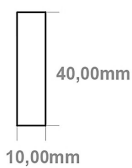

DATASHEET

Image

General Information

Product:	89.1288
Description:	Defford 1200 x 500mm Towel Rail
Website Link:	(Click Here)
Product Type:	Towel Rail
Brand:	Eastbrook Company
Colour:	Matt Anthracite
Material:	Mild Steel
Height (mm):	1200mm
Width (mm):	500mm
Net Weight (kg):	11.5kg
Product Range:	Defford

Drawing

Defford 1200 x 500mm. Technical Drawing

A SECTION

B SECTION

scale: 1/5

Eastbrook 
Eastbrook Road, Gloucester GL4 3DB
Technical Helpline : 01452 317890
Mon - Fri / 8am - 5pm
Email : technical@eastbrookco.com