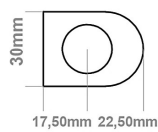

DATASHEET

Image

General Information

Product:	89.1288
Description:	Defford 1200 x 500mm Towel Rail
Website Link:	(Click Here)
Product Type:	Towel Rail
Brand:	Eastbrook Company
Colour:	Matt Anthracite
Material:	Mild Steel
Height (mm):	1200mm
Width (mm):	500mm
Net Weight (kg):	11.5kg
Product Range:	Defford

Drawing

Defford 1200 x 500mm. Technical Drawing

A SECTION

B SECTION

scale: 1/5

Eastbrook 
Eastbrook Road, Gloucester GL4 3DB
Technical Helpline : 01452 317890
Mon - Fri / 8am - 5pm
Email : technical@eastbrookco.com