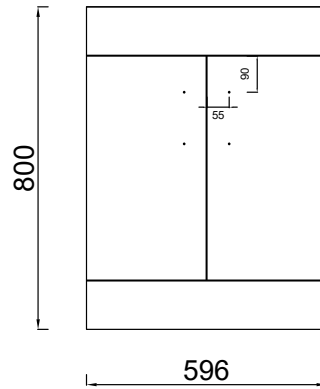

DATASHEET

Image

General Information

Product:	37.2085
Description:	Chaddesley 120cm Combination Unit
Product Type:	Combination Basin Unit
Brand:	Eastbrook Company
Colour:	Matt Grey
Height (mm):	800mm
Width (mm):	386mm
Length (mm):	1192mm
Product Range:	Chaddesley

Product Specifications

Warranty:	5 Year(s)
Finish:	Matt
Mounting:	Floor

Drawing

37.2084B
37.2085B