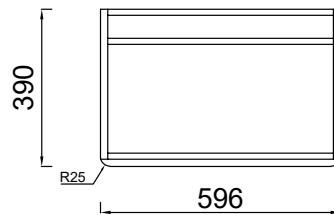

Drawing

37.2084B
37.2085B