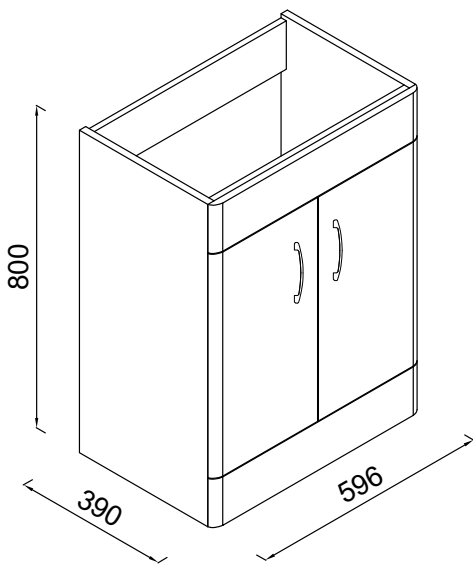

DATASHEET

Image

General Information

Product:	37.2085
Description:	Chaddesley 120cm Combination Unit
Product Type:	Combination Basin Unit
Brand:	Eastbrook Company
Colour:	Matt Grey
Height (mm):	800mm
Width (mm):	386mm
Length (mm):	1192mm
Product Range:	Chaddesley

Product Specifications

Warranty:	5 Year(s)
Finish:	Matt
Mounting:	Floor

Drawing

37.2084B
37.2085B