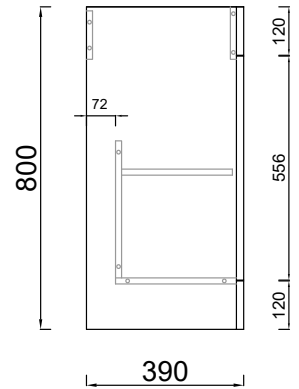

DATASHEET

Image

General Information

Product:	37.2085
Description:	Chaddesley 120cm Combination Unit
Product Type:	Combination Basin Unit
Brand:	Eastbrook Company
Colour:	Matt Grey
Height (mm):	800mm
Width (mm):	386mm
Length (mm):	1192mm
Product Range:	Chaddesley

Product Specifications

Warranty:	5 Year(s)
Finish:	Matt
Mounting:	Floor

Drawing

37.2084B
37.2085B