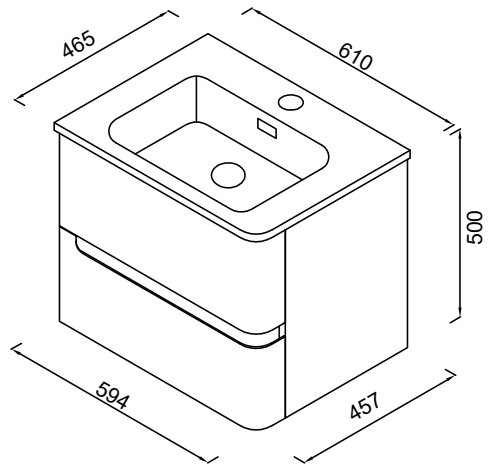

DATASHEET

Image

General Information

Product:	37.2087
Description:	Arda 50cm RH Door Base Unit
Product Type:	Base Unit
Brand:	Eastbrook Company
Colour:	High Gloss White
Height (mm):	800mm
Width (mm):	1000mm
Length (mm):	305mm
Net Weight (kg):	17kg
Product Range:	Arda

Product Specifications

Warranty:	5 Year(s)
Finish:	Gloss

Drawing

Left Hand Arda Wall hung unit

Right Hand Arda Wall hung unit