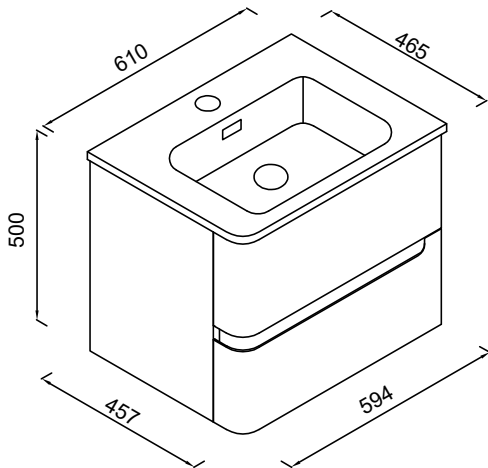

DATASHEET

Image

General Information

Product:	37.2087
Description:	Arda 50cm RH Door Base Unit
Product Type:	Base Unit
Brand:	Eastbrook Company
Colour:	High Gloss White
Height (mm):	800mm
Width (mm):	1000mm
Length (mm):	305mm
Net Weight (kg):	17kg
Product Range:	Arda

Product Specifications

Warranty:	5 Year(s)
Finish:	Gloss

Drawing

Left Hand Arda Wall hung unit

Right Hand Arda Wall hung unit