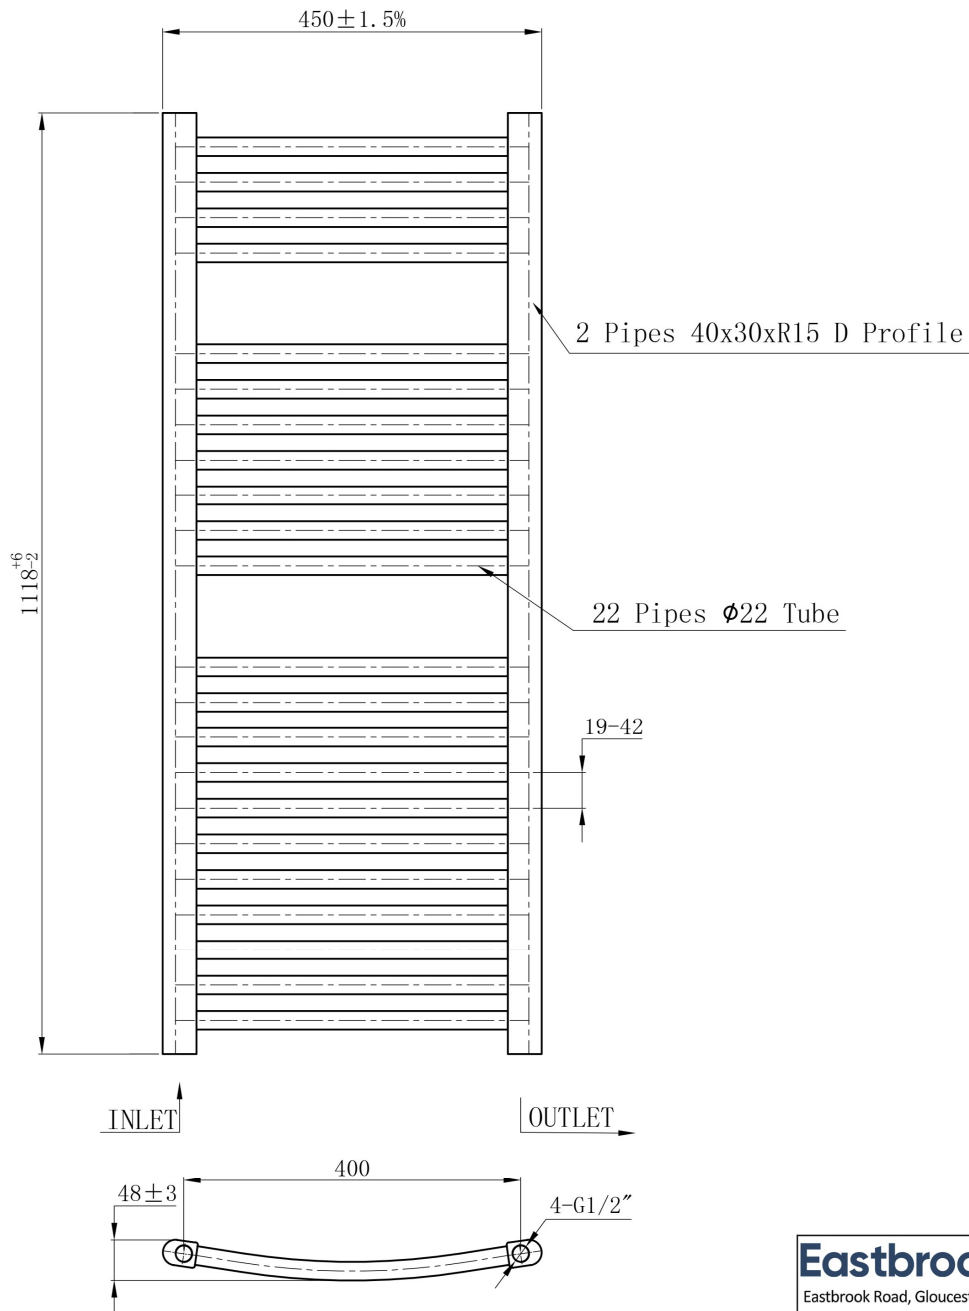

DATASHEET

Image

General Information

Product:	41.0302
Description:	Curved Biava Multirail 1118 x 450
Website Link:	(Click Here)
Product Type:	Towel Rail
Brand:	Eastbrook Company
Colour:	Gloss White
Material:	Mild Steel
Height (mm):	1118mm
Width (mm):	450mm
Net Weight (kg):	8.12kg
Product Range:	Biava Multirail

Drawing

Biava Multirail Curved 1118 x 450mm. Technical Drawing

Unit: mm

Eastbrook 
Eastbrook Road, Gloucester GL4 3DB
Technical Helpline : 01452 317890
Mon - Fri / 8am - 5pm
Email : technical@eastbrookco.com