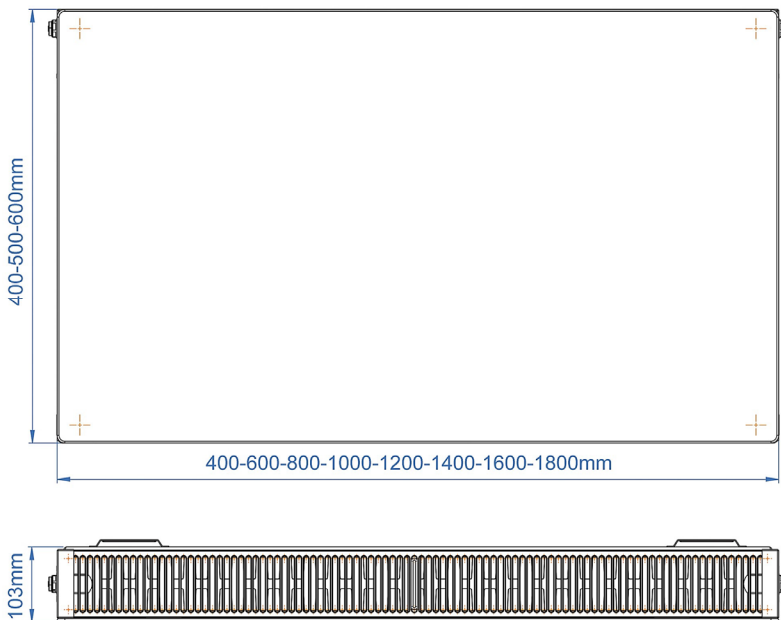

DATASHEET

Image

General Information

Product:	44.0103
Description:	Type 22 Flat Panel Radiator 600 x 1200
Website Link:	(Click Here)
Product Type:	Radiator
Brand:	Eastbrook Company
Colour:	Matt Anthracite
Material:	Mild Steel
Height (mm):	600mm
Width (mm):	1200mm
Net Weight (kg):	42.21kg
Product Range:	Flat Panel

Product Specifications

Warranty:	5 Year(s)
Supplied with fixings:	Yes
Orientation:	Horizontal
BTU $\Delta T50^{\circ}\text{C}$:	6108
BTU $\Delta T60^{\circ}\text{C}$:	7820
Watts $\Delta T50^{\circ}\text{C}$:	1792
Watts $\Delta T60^{\circ}\text{C}$:	2294

Drawing

TYPE 22 Flat Panel Radiator Technical Drawing

Vertical Tappings : 55mm less than the height of the radiator
Horizontal Tappings are the width of the radiator.

Eastbrook 
Eastbrook Road, Gloucester GL4 3DB
Technical Helpline : 01452 317890
Mon - Fri / 8am - 5pm
Email : technical@eastbrookco.com