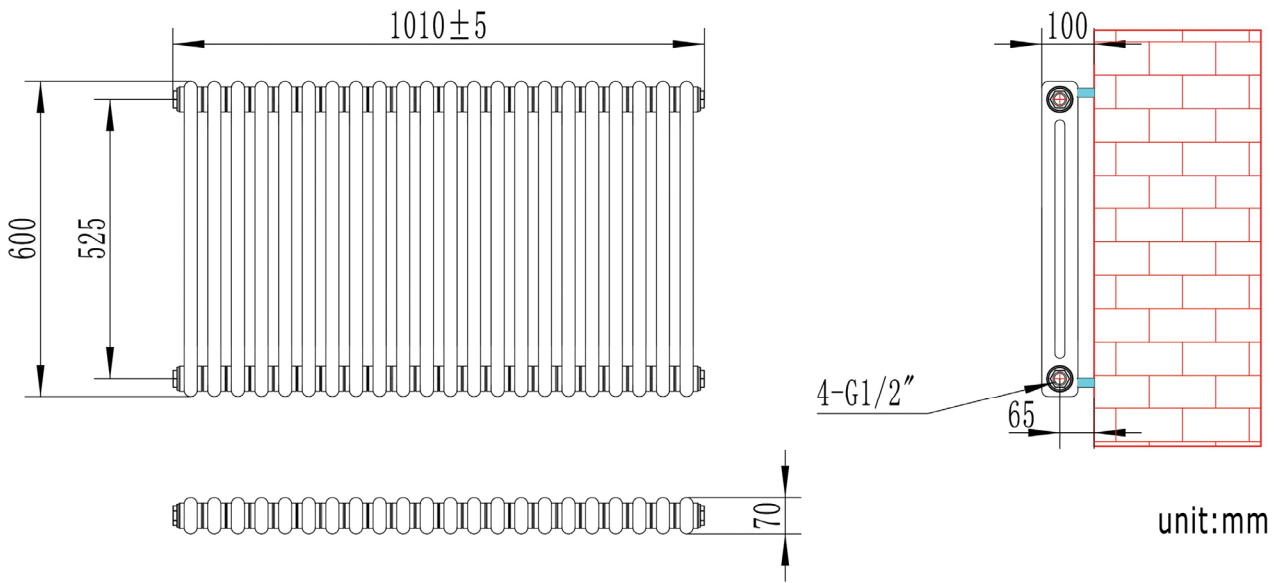

Drawing

Rivassa 2 Column Horizontal 600 x 1010mm. Technical Drawing

Eastbrook
Eastbrook Road, Gloucester GL4 3DB
Technical Helpline : 01452 317890
Mon - Fri / 8am - 5pm
Email : technical@eastbrookco.com