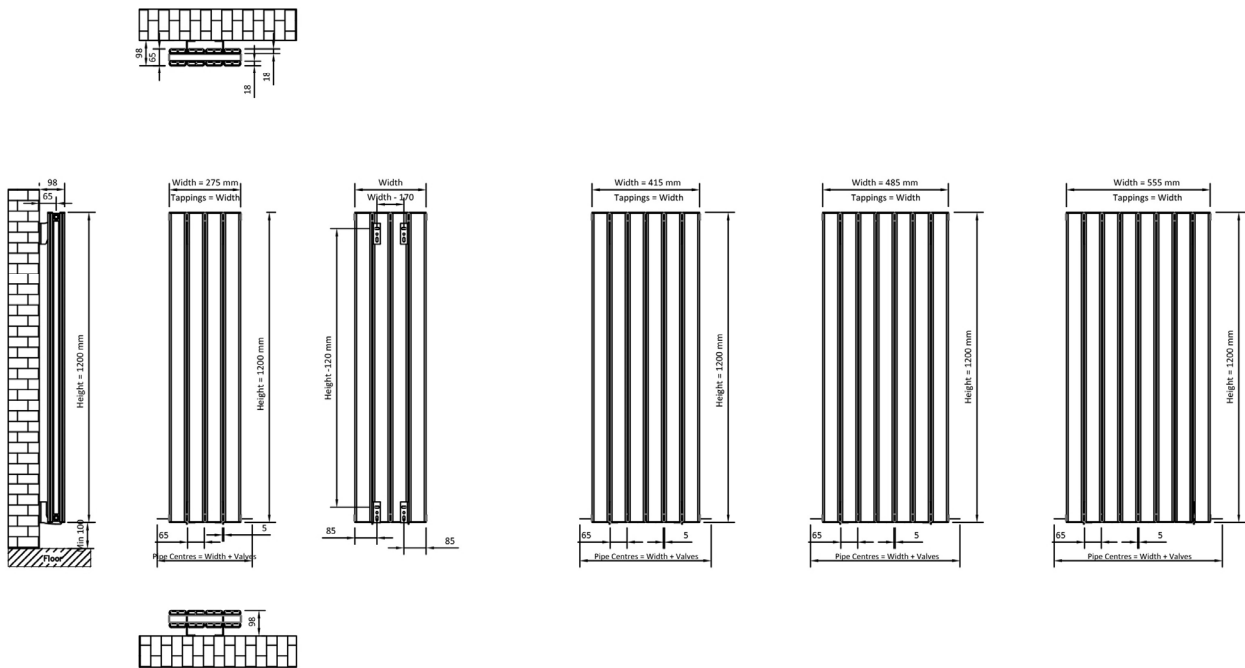

Drawing

Hadleigh 1200mm Height Vertical Aluminium Radiators Technical Drawings

Eastbrook
Eastbrook Road, Gloucester GL4 3DB
Technical Helpline : 01452 317890
Mon - Fri / 8am - 5pm
Email : technical@eastbrookco.com