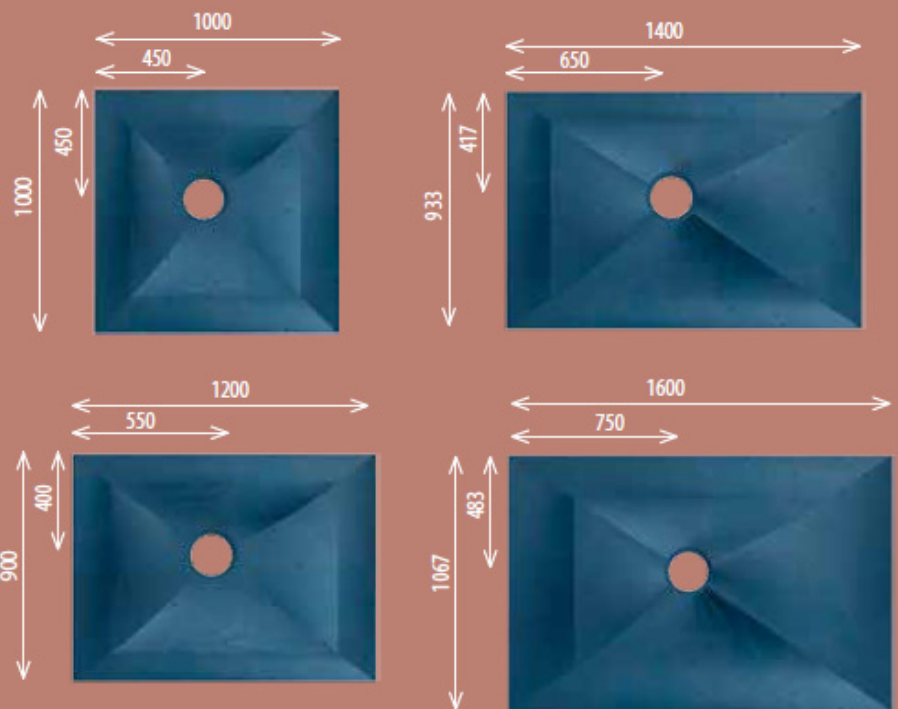

DATASHEET

Image

General Information

Product:	65.0003
Description:	Biava floor former 1400mm x 933mm -
Website Link:	(Click Here)
Product Type:	Floor Former
Brand:	Eastbrook Company
Colour:	Blue
Height (mm):	30mm
Width (mm):	933mm
Length (mm):	1400mm
Net Weight (kg):	15kg
Product Range:	Biava

Product Specifications

Waste Included:	Yes
-----------------	-----

Drawing

The Eastbrook Biava wet floor system consists of:

The Biava Floor Former

There are several sizes of lightweight easy to install floor formers with 100% rigidity and a consistent 1:40 gradient. These formers feature a unique patented four way floor design giving the benefits of clear linear finish and very high flow rate of water to the drainage waste. They are also designed to fit on both timber joisted floors and concrete floors.

- 1000 x 1000mm
- 1200 x 900mm
- 1400 x 933mm
- 1600 x 1067mm

Floor Formers

Size	Code
Biava floor former 1200mm x 900mm	65.0001
Biava floor former 1000mm x 1000mm	65.0002
Biava floor former 1400mm x 933mm	65.0003
Biava floor former 1600mm x 1067mm	65.0004
Biava 5m ² Membrane kit	65.0005