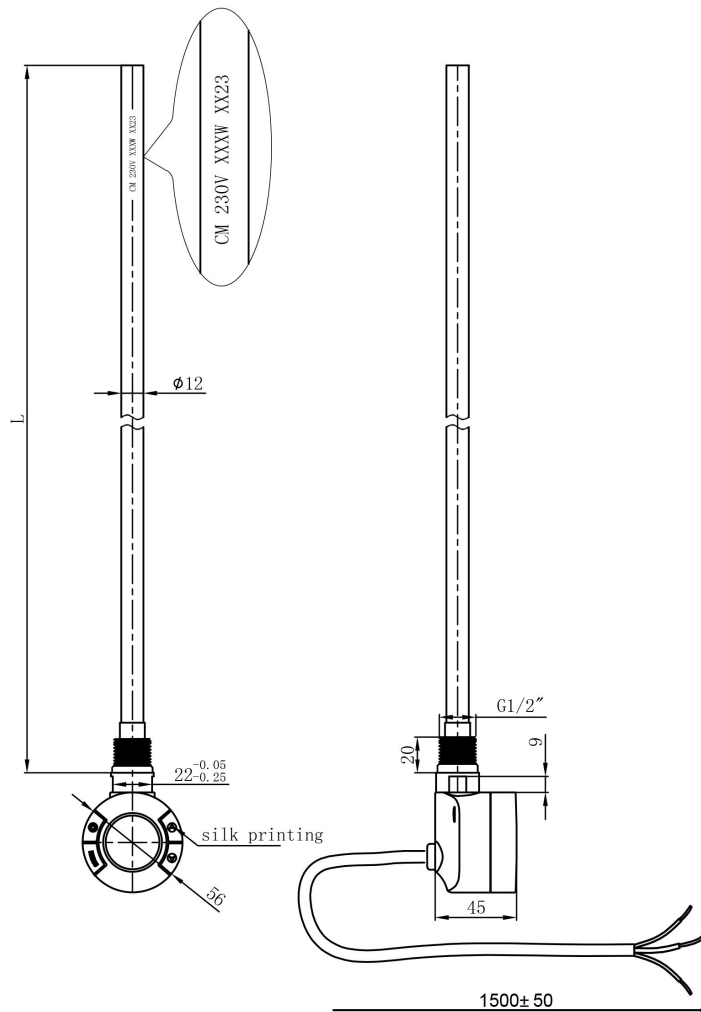

DATASHEET

Image

General Information

Product:	41.0738
Description:	Type B Element Wi-Fi 300W
Website Link:	(Click Here)
Product Type:	Heating Element
Brand:	Eastbrook Company
Colour:	Matt Anthracite
Length (mm):	45mm
Net Weight (kg):	0.28kg
Product Range:	Type B Wi-Fi Element

Product Specifications

Warranty:	2 Year(s)
Watts:	300

Drawing

**Type B Wi-Fi Element
 Technical Drawing**

Power	Resistance Length (L)
150W	245mm.
300W	315mm.
600W	545mm.
900W	755mm.

* Tolerance +/- 5mm.

Notes :

1. Cable colour for gloss white and chrome element is white.
2. Cable colour for matt anthracite and matt black element is black.
3. Cable length for all Type B Wi-Fi elements is 1.5 metre (+/- 5 cm).
4. IP rating is IPX4.