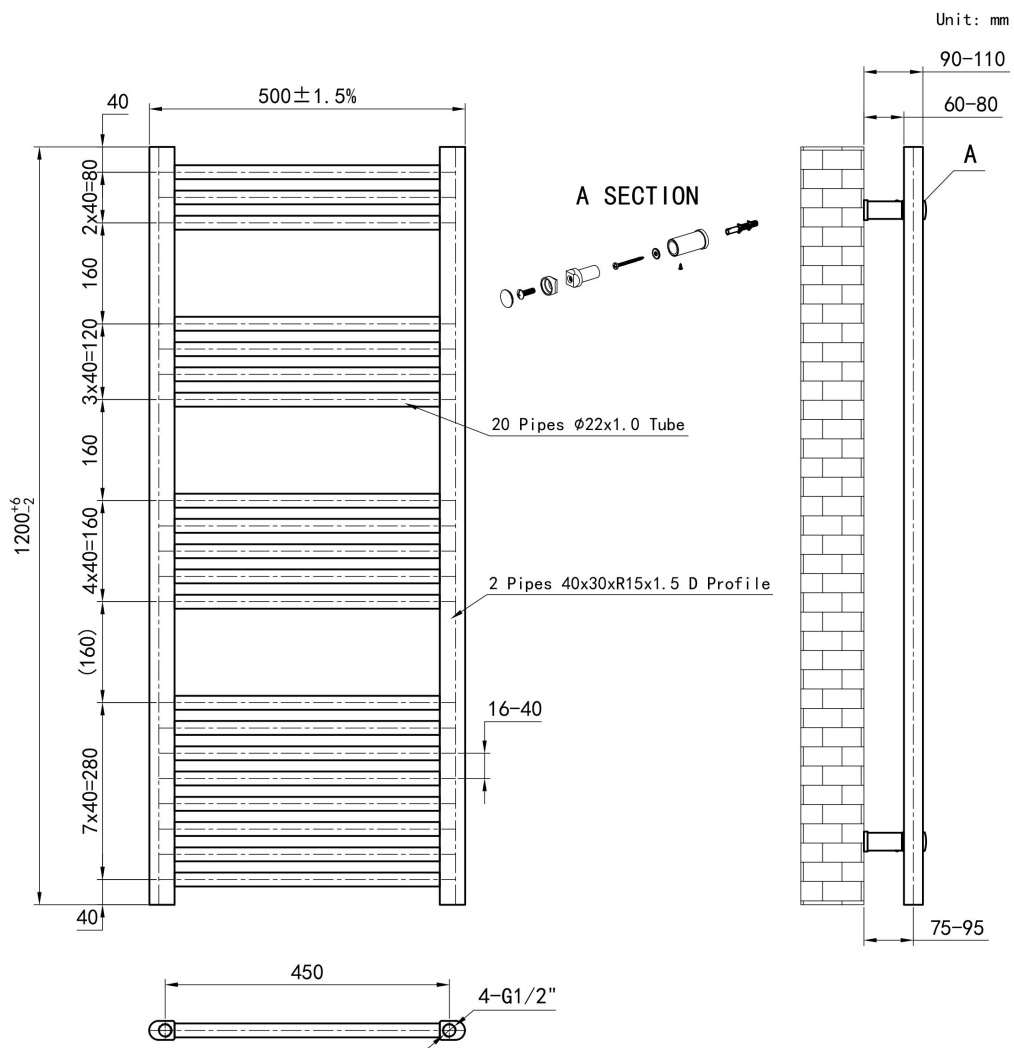

DATASHEET

Image

General Information

Product:	41.0680
Description:	Wendover Straight Multirail 1200 x 500
Website Link:	(Click Here)
Product Type:	Towel Rail
Brand:	Eastbrook Company
Colour:	Matt Black
Material:	Mild Steel
Height (mm):	1200mm
Width (mm):	500mm
Net Weight (kg):	8.38kg
Product Range:	Wendover

Product Specifications

Warranty:	5 Year(s)
Supplied with fixings:	Yes
Orientation:	Vertical
BTU $\Delta T50^{\circ}\text{C}$:	1522
BTU $\Delta T60^{\circ}\text{C}$:	1948
Watts $\Delta T50^{\circ}\text{C}$:	446
Watts $\Delta T60^{\circ}\text{C}$:	571

Drawing

Wendover Straight 1200 x 500mm. Technical Drawing

Eastbrook 
Eastbrook Road, Gloucester GL4 3DB
Technical Helpline : 01452 317890
Mon - Fri / 8am - 5pm
Email : technical@eastbrookco.com