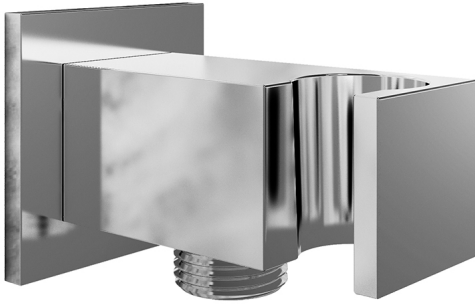

DATASHEET

Image

General Information

Product:	93.0104
Description:	Square Outlet Elbow with Shower Holder Chrome
Website Link:	(Click Here)
Product Type:	Outlet Elbow
Brand:	Eastbrook Company
Colour:	Chrome
Height (mm):	50mm
Width (mm):	50mm
Length (mm):	106mm
Net Weight (kg) (kg):	0.39kg

Product Specifications

Finish:	Polished
---------	----------

Drawing