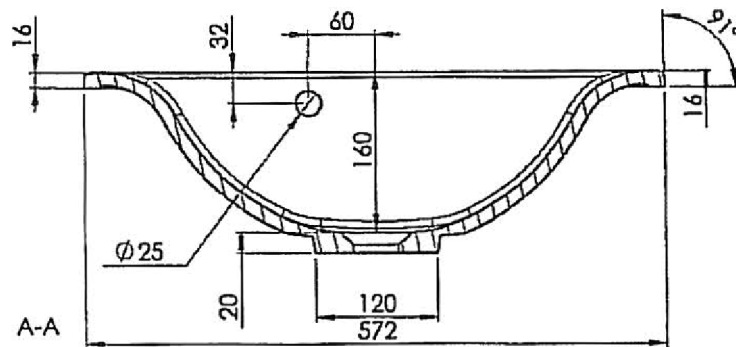

DATASHEET

Image

General Information

Product:	51.011
Description:	Faro 58cm cast top
Website Link:	(Click Here)
Product Type:	Basin
Brand:	Eastbrook Company
Colour:	White
Material:	Cast Marble
Height (mm):	190mm
Width (mm):	572mm
Length (mm):	426mm
Net Weight (kg):	10.49kg
Product Range:	Faro

Product Specifications

Warranty:	2 Year(s)
Finish:	Gloss
Supplied with fixings:	No
Overflow present:	Yes
Compatible Tap Types:	Wall or deck mounted
Pre-drilled tap holes:	Yes
Number of Tap holes:	1

Drawing