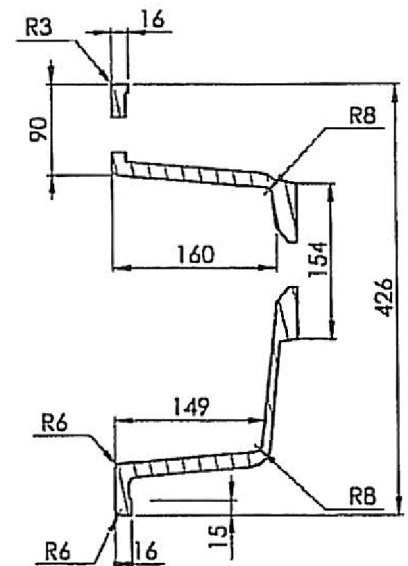

DATASHEET

Image

General Information

Product:	51.011
Description:	Faro 58cm cast top
Website Link:	(Click Here)
Product Type:	Basin
Brand:	Eastbrook Company
Colour:	White
Material:	Cast Marble
Height (mm):	190mm
Width (mm):	572mm
Length (mm):	426mm
Net Weight (kg):	10.49kg
Product Range:	Faro

Product Specifications

Warranty:	2 Year(s)
Finish:	Gloss
Supplied with fixings:	No
Overflow present:	Yes
Compatible Tap Types:	Wall or deck mounted
Pre-drilled tap holes:	Yes
Number of Tap holes:	1

Drawing