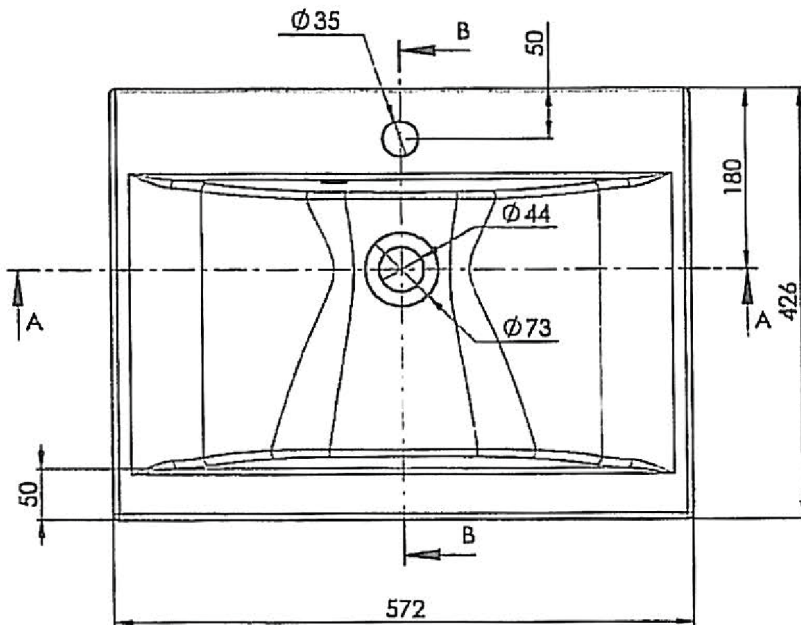

DATASHEET

Image

General Information

Product:	51.011
Description:	Faro 58cm cast top
Website Link:	(Click Here)
Product Type:	Basin
Brand:	Eastbrook Company
Colour:	White
Material:	Cast Marble
Height (mm):	190mm
Width (mm):	572mm
Length (mm):	426mm
Net Weight (kg):	10.49kg
Product Range:	Faro

Product Specifications

Warranty:	2 Year(s)
Finish:	Gloss
Supplied with fixings:	No
Overflow present:	Yes
Compatible Tap Types:	Wall or deck mounted
Pre-drilled tap holes:	Yes
Number of Tap holes:	1

Drawing