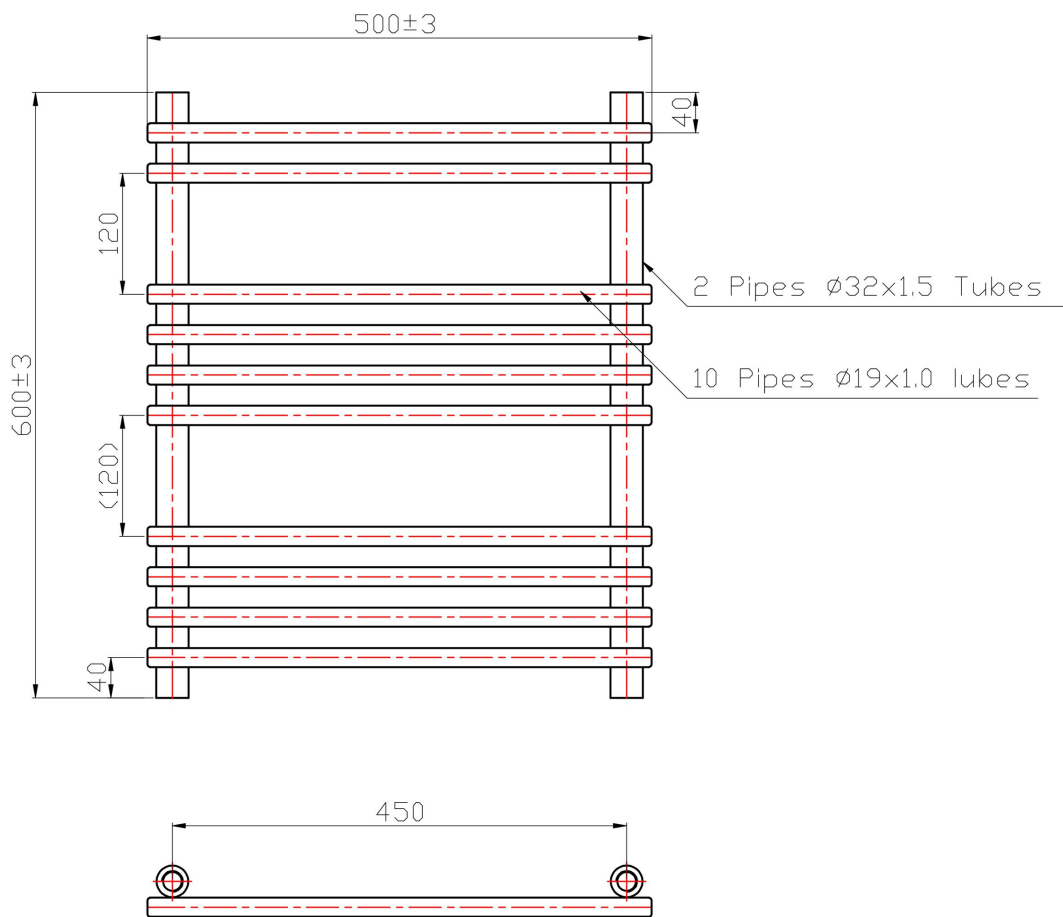

DATASHEET

Image

General Information

Product:	41.0166
Description:	Tube on Tube 600x500
Website Link:	(Click Here)
Product Type:	Towel Rail
Brand:	Eastbrook Company
Colour:	Chrome
Material:	Mild Steel
Height (mm):	600mm
Width (mm):	500mm
Net Weight (kg):	3.26kg
Product Range:	Biava Tube on Tube

Drawing

Biava Tube on Tube Towel Rail 600 x 500mm. Technical Drawing

Eastbrook 
Eastbrook Road, Gloucester GL4 3DB
Technical Helpline : 01452 317890
Mon - Fri / 8am - 5pm
Email : technical@eastbrookco.com