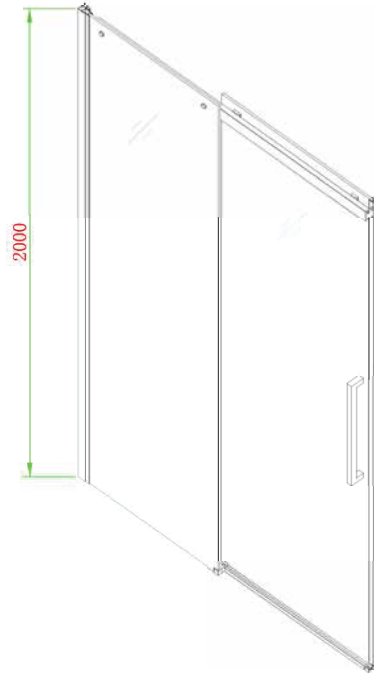

DATASHEET

Image

General Information

Product:	49.6005
Description:	Corniche 2000x1600 8mm Semi-Frameless Sliding Door
Website Link:	(Click Here)
Product Type:	Slider Shower Doors
Brand:	Eastbrook Company
Colour:	Chrome
Material:	Tempered Glass
Height (mm):	2000mm
Width (mm):	1600mm
Length (mm):	80mm
Net Weight (kg):	65.5kg
Product Range:	Corniche 2000

Product Specifications

Warranty:	10 Year(s)
Door opening (mm):	688mm
Easy Clean glass:	Yes
Finish:	Polished
Frameless:	No
Glass Thickness (mm):	8mm
Glass type:	Clear Glass
Waste Included:	No
Adjustment (mm):	1565-1580mm
Enclosure Size:	1600

Drawing

49.6005 8mm Framed Sliding Door Chrome 1600mm