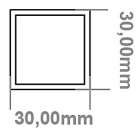

B SECTION

Eastbrook
Eastbrook Road, Gloucester GL4 3DB
Technical Helpline : 01452 317890
Mon - Fri / 8am - 5pm
Email : technical@eastbrookco.com