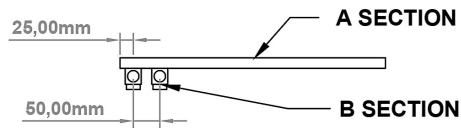

DATASHEET

Image

General Information

Product:	89.1328
Description:	Platani 800 x 500mm Towel Rail
Website Link:	(Click Here)
Product Type:	Towel Rail
Brand:	Eastbrook Company
Colour:	Matt White
Material:	Mild Steel
Height (mm):	800mm
Width (mm):	500mm
Net Weight (kg):	5.6kg
Product Range:	Platani

Product Specifications

Warranty:	5 Year(s)
Supplied with fixings:	Yes
BTU $\Delta T50^{\circ}\text{C}$:	904
BTU $\Delta T60^{\circ}\text{C}$:	1157
Watts $\Delta T50^{\circ}\text{C}$:	265
Watts $\Delta T60^{\circ}\text{C}$:	339

Drawing

Platani 800 x 500mm. Technical Drawing

Eastbrook
Eastbrook Road, Gloucester GL4 3DB
Technical Helpline : 01452 317890
Mon - Fri / 8am - 5pm
Email : technical@eastbrookco.com