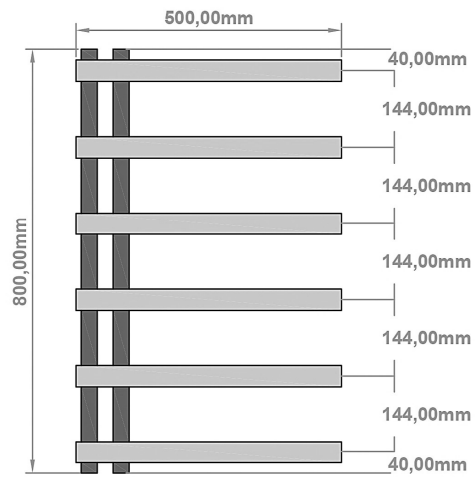

DATASHEET

Image

General Information

Product:	89.1328
Description:	Platani 800 x 500mm Towel Rail
Website Link:	(Click Here)
Product Type:	Towel Rail
Brand:	Eastbrook Company
Colour:	Matt White
Material:	Mild Steel
Height (mm):	800mm
Width (mm):	500mm
Net Weight (kg):	5.6kg
Product Range:	Platani

Product Specifications

Warranty:	5 Year(s)
Supplied with fixings:	Yes
BTU $\Delta T50^{\circ}\text{C}$:	904
BTU $\Delta T60^{\circ}\text{C}$:	1157
Watts $\Delta T50^{\circ}\text{C}$:	265
Watts $\Delta T60^{\circ}\text{C}$:	339

Drawing

Platani 800 x 500mm. Technical Drawing

Eastbrook
Eastbrook Road, Gloucester GL4 3DB
Technical Helpline : 01452 317890
Mon - Fri / 8am - 5pm
Email : technical@eastbrookco.com