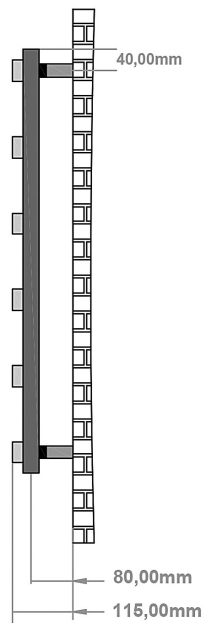

DATASHEET

Image

General Information

Product:	89.1328
Description:	Platani 800 x 500mm Towel Rail
Website Link:	(Click Here)
Product Type:	Towel Rail
Brand:	Eastbrook Company
Colour:	Matt White
Material:	Mild Steel
Height (mm):	800mm
Width (mm):	500mm
Net Weight (kg):	5.6kg
Product Range:	Platani

Product Specifications

Warranty:	5 Year(s)
Supplied with fixings:	Yes
BTU $\Delta T50^{\circ}\text{C}$:	904
BTU $\Delta T60^{\circ}\text{C}$:	1157
Watts $\Delta T50^{\circ}\text{C}$:	265
Watts $\Delta T60^{\circ}\text{C}$:	339

Drawing

Platani 800 x 500mm. Technical Drawing

Eastbrook
Eastbrook Road, Gloucester GL4 3DB
Technical Helpline : 01452 317890
Mon - Fri / 8am - 5pm
Email : technical@eastbrookco.com