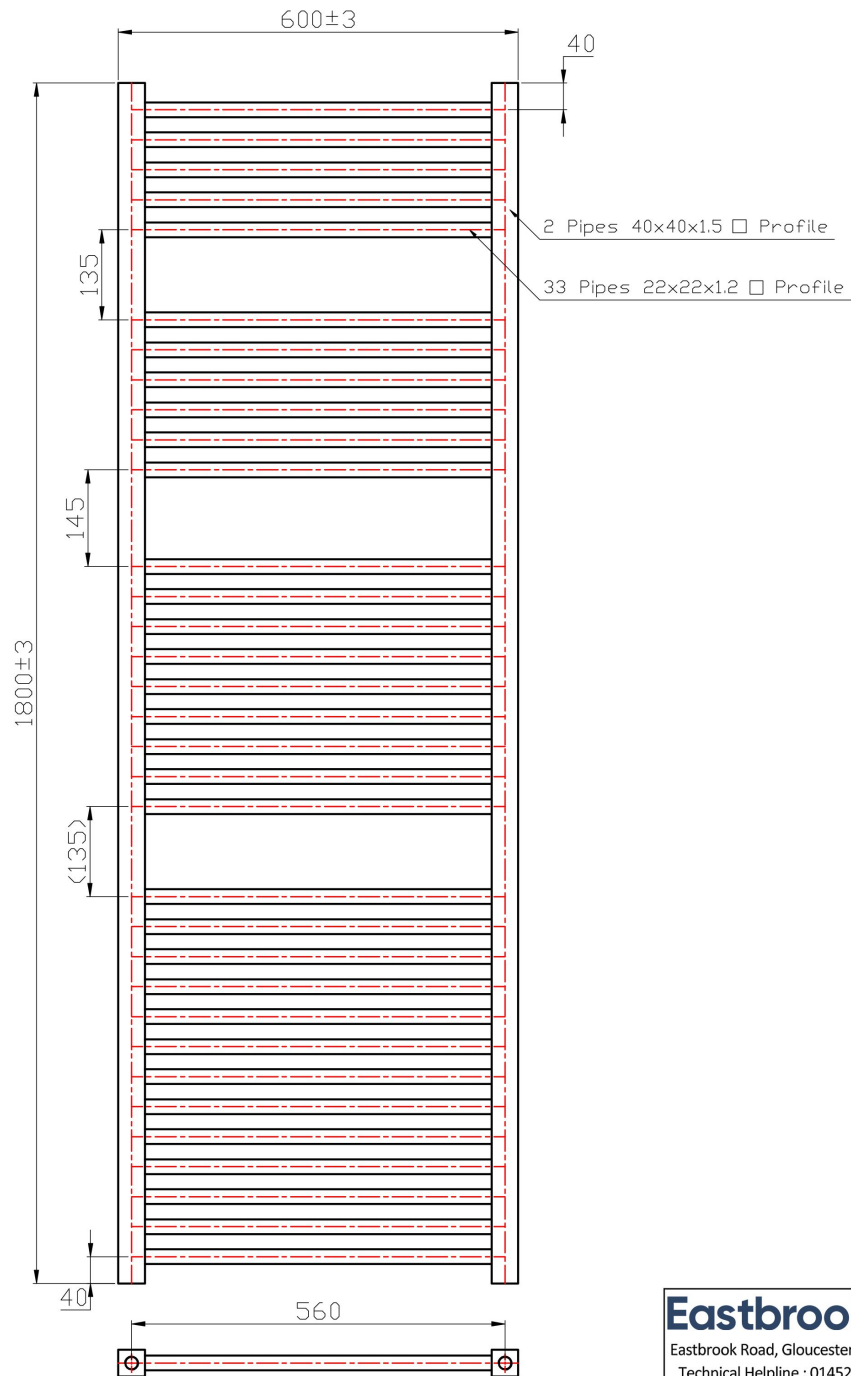

DATASHEET

Image

General Information

Product:	41.0126
Description:	Biava Square 1800x600
Website Link:	(Click Here)
Product Type:	Towel Rail
Brand:	Eastbrook Company
Colour:	Gloss White
Material:	Mild Steel
Height (mm):	1800mm
Width (mm):	600mm
Net Weight (kg):	19.07kg
Product Range:	Biava Square

Product Specifications

Warranty:	5 Year(s)
Supplied with fixings:	Yes

Drawing

Biava Square Towel Rail 1800 x 600mm.
Technical Drawing

Eastbrook 
Eastbrook Road, Gloucester GL4 3DB
Technical Helpline : 01452 317890
Mon - Fri / 8am - 5pm
Email : technical@eastbrookco.com