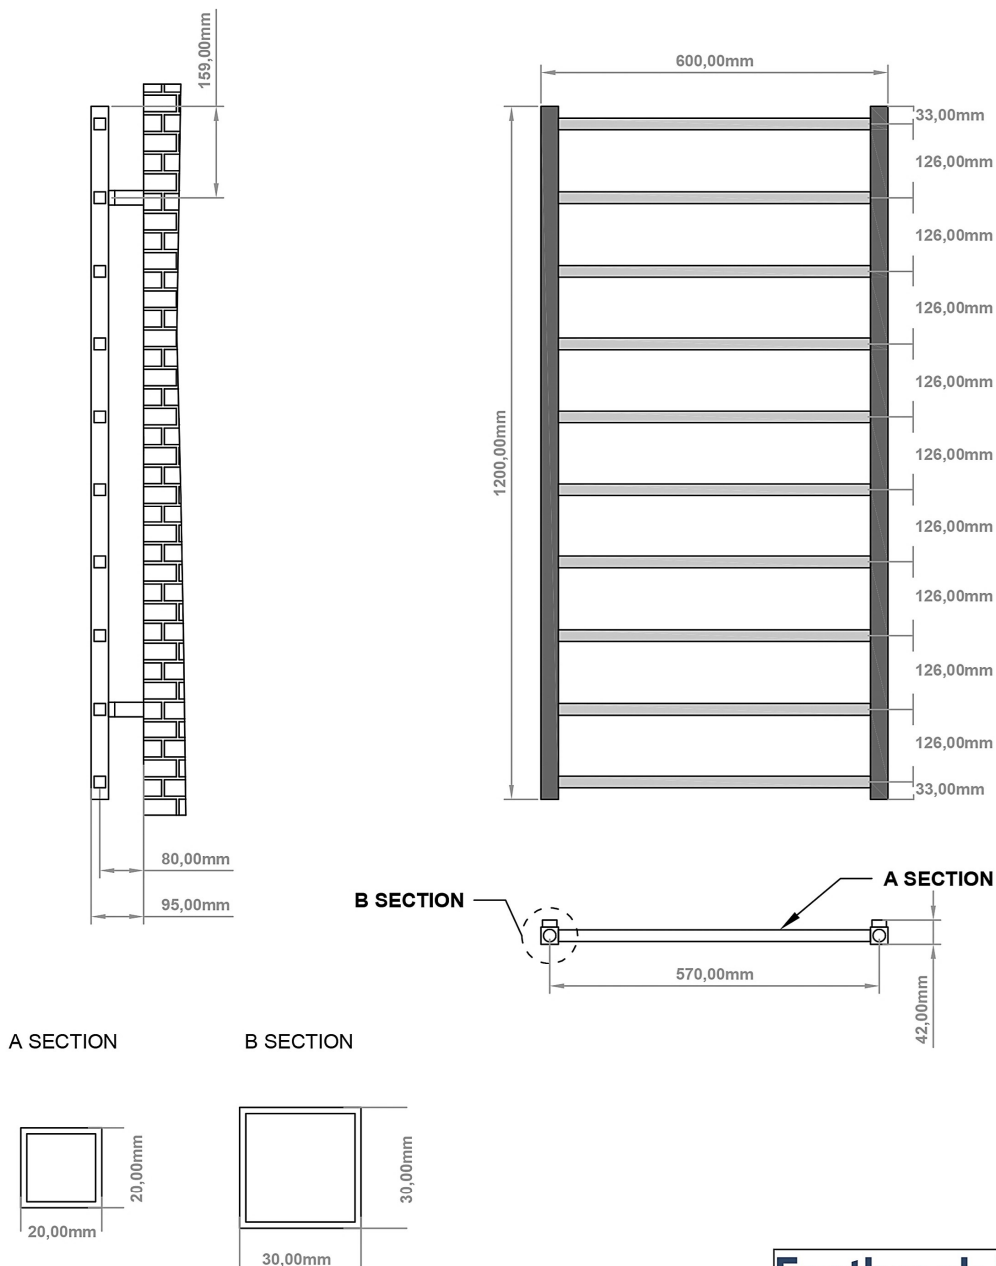

DATASHEET

Image

General Information

Product:	89:1265
Description:	Tuscan Square Towel Rail 1200 x 600
Website Link:	(Click Here)
Product Type:	Towel Rail
Brand:	Eastbrook Company
Colour:	Matt Black
Material:	Mild Steel
Height (mm):	1200mm
Width (mm):	600mm
Net Weight (kg):	7.99kg
Product Range:	Tuscan Square

Drawing

Tuscan Square 1200 x 600mm. Technical Drawing

Eastbrook 
Eastbrook Road, Gloucester GL4 3DB
Technical Helpline : 01452 317890
Mon - Fri / 8am - 5pm
Email : technical@eastbrookco.com