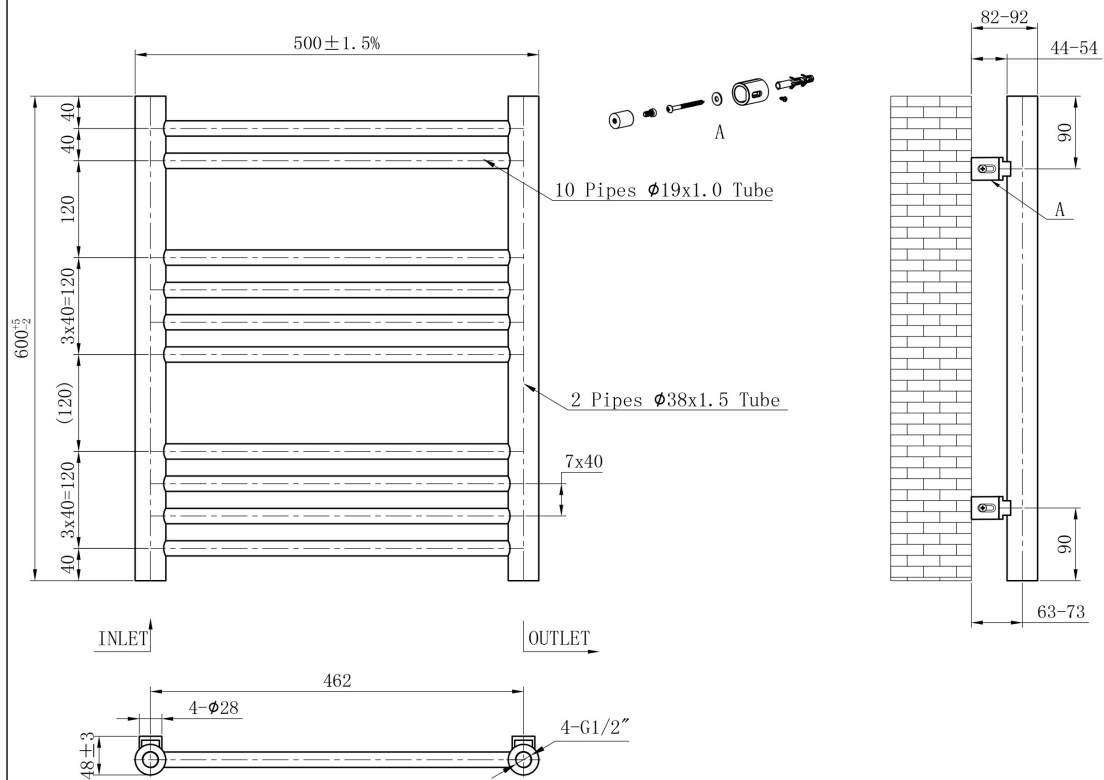

DATASHEET

Image

General Information

Product:	41.0148
Description:	Biava Round 600x500
Website Link:	(Click Here)
Product Type:	Towel Rail
Brand:	Eastbrook Company
Colour:	Chrome
Material:	Mild Steel
Height (mm):	600mm
Width (mm):	500mm
Net Weight (kg):	4.2kg
Product Range:	Biava Round

Product Specifications

Warranty:	5 Year(s)
Supplied with fixings:	Yes
BTU $\Delta T50^{\circ}\text{C}$:	529
BTU $\Delta T60^{\circ}\text{C}$:	662
Watts $\Delta T50^{\circ}\text{C}$:	155
Watts $\Delta T60^{\circ}\text{C}$:	194

Drawing

Biava Round Towel Rail 600 x 500mm. Technical Drawing

Unit: mm

Eastbrook 
Eastbrook Road, Gloucester GL4 3DB
Technical Helpline : 01452 317890
Mon - Fri / 8am - 5pm
Email : technical@eastbrookco.com