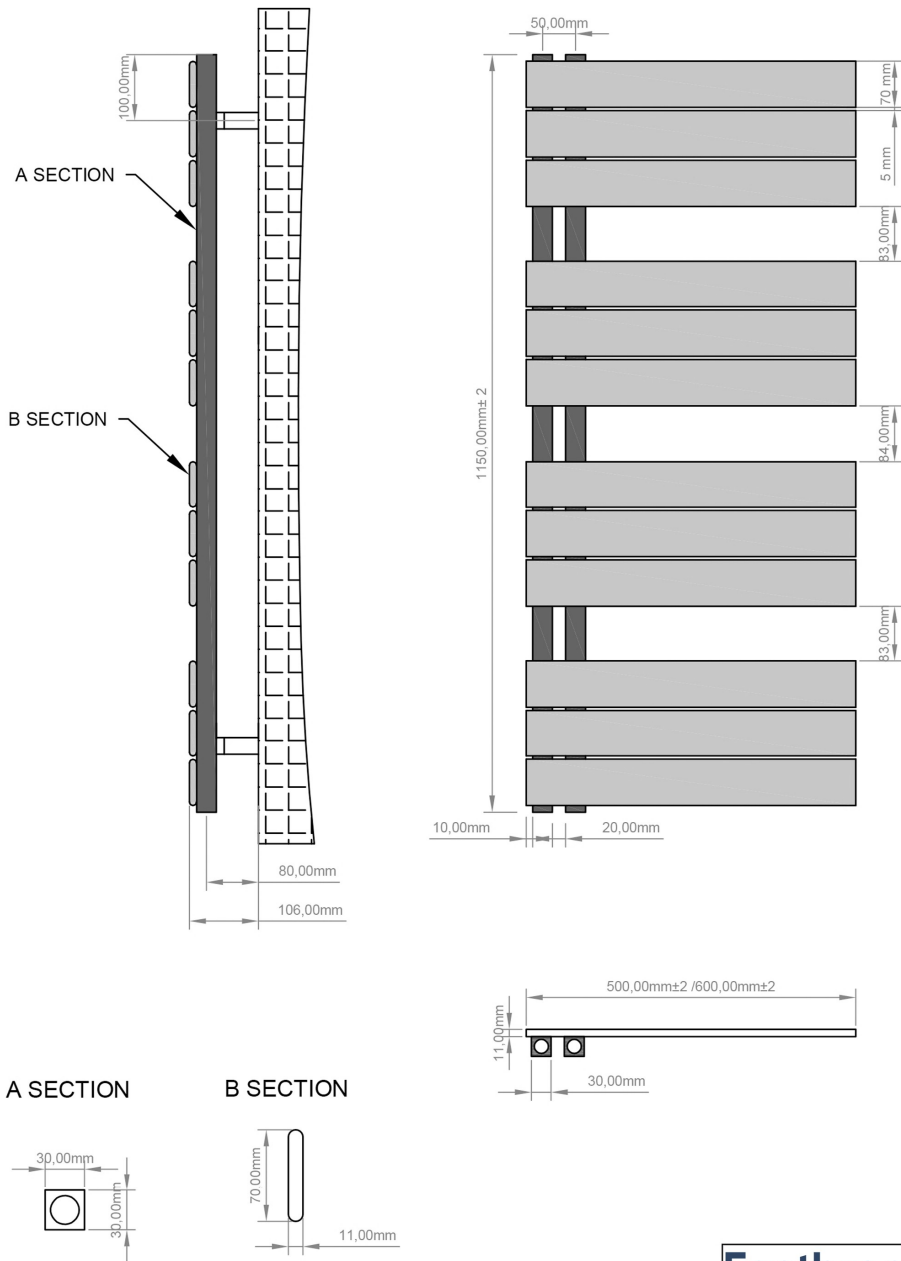

### General Information

Product:	89.0616
Description:	Helmsley 1150 x 500 Towel Rail
Website Link:	<a href="#">(Click Here)</a>
Product Type:	Towel Rail
Brand:	Eastbrook Company
Colour:	Matt White
Material:	Mild Steel
Height (mm):	1150mm
Width (mm):	500mm
Net Weight (kg):	14.7kg
Product Range:	Helmsley

## Drawing

### Helmsley 1150 x 500/600mm. Technical Drawing

A SECTION

B SECTION

scale:1/2

**Eastbrook **  
Eastbrook Road, Gloucester GL4 3DB  
Technical Helpline : 01452 317890  
Mon - Fri / 8am - 5pm  
Email : [technical@eastbrookco.com](mailto:technical@eastbrookco.com)