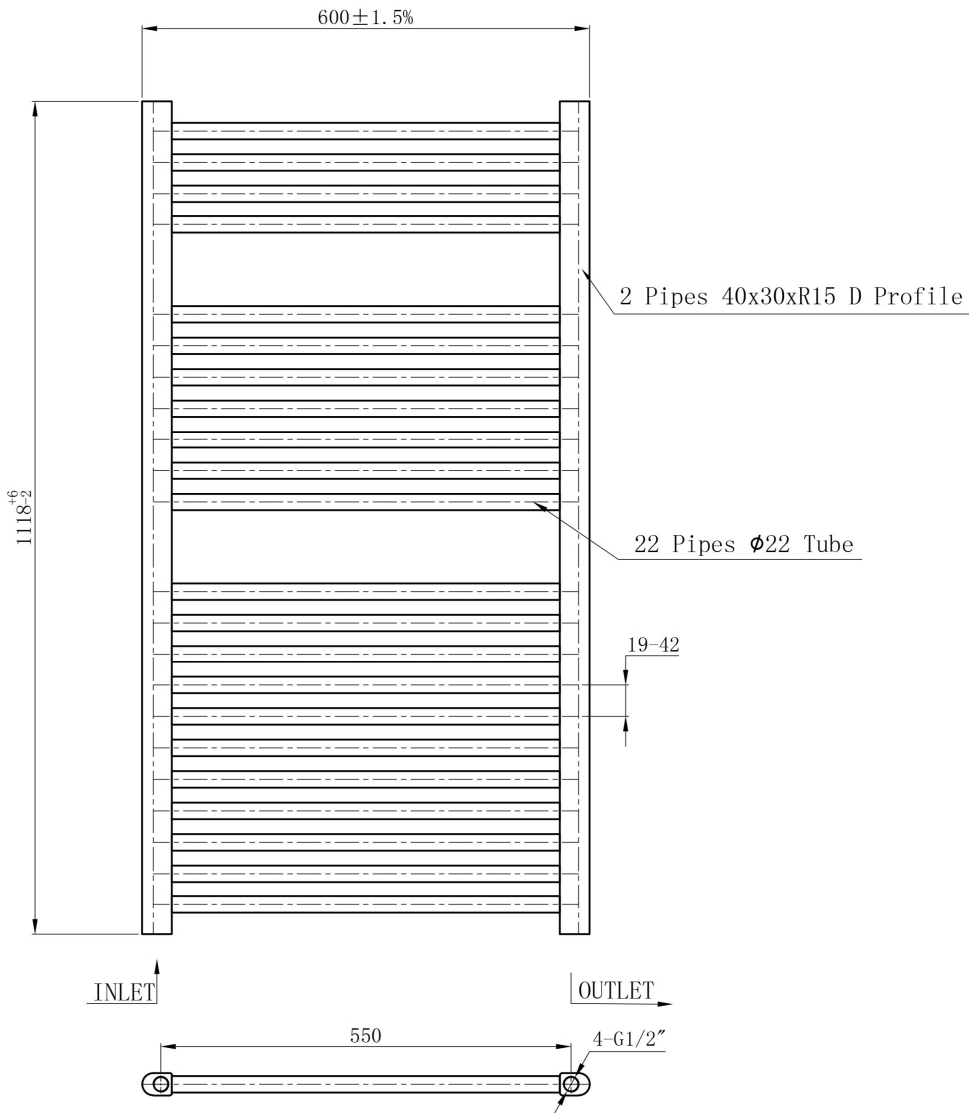

DATASHEET

Image

General Information

Product:	41.0273
Description:	Straight Biava Multirail 1118 x 600
Website Link:	(Click Here)
Product Type:	Towel Rail
Brand:	Eastbrook Company
Colour:	Chrome
Material:	Mild Steel
Height (mm):	1118mm
Width (mm):	600mm
Net Weight (kg):	9.9kg
Product Range:	Biava Multirail

Drawing

Biava Multirail Straight 1118 x 600mm. Technical Drawing

Unit: mm

Eastbrook 
Eastbrook Road, Gloucester GL4 3DB
Technical Helpline : 01452 317890
Mon - Fri / 8am - 5pm
Email : technical@eastbrookco.com