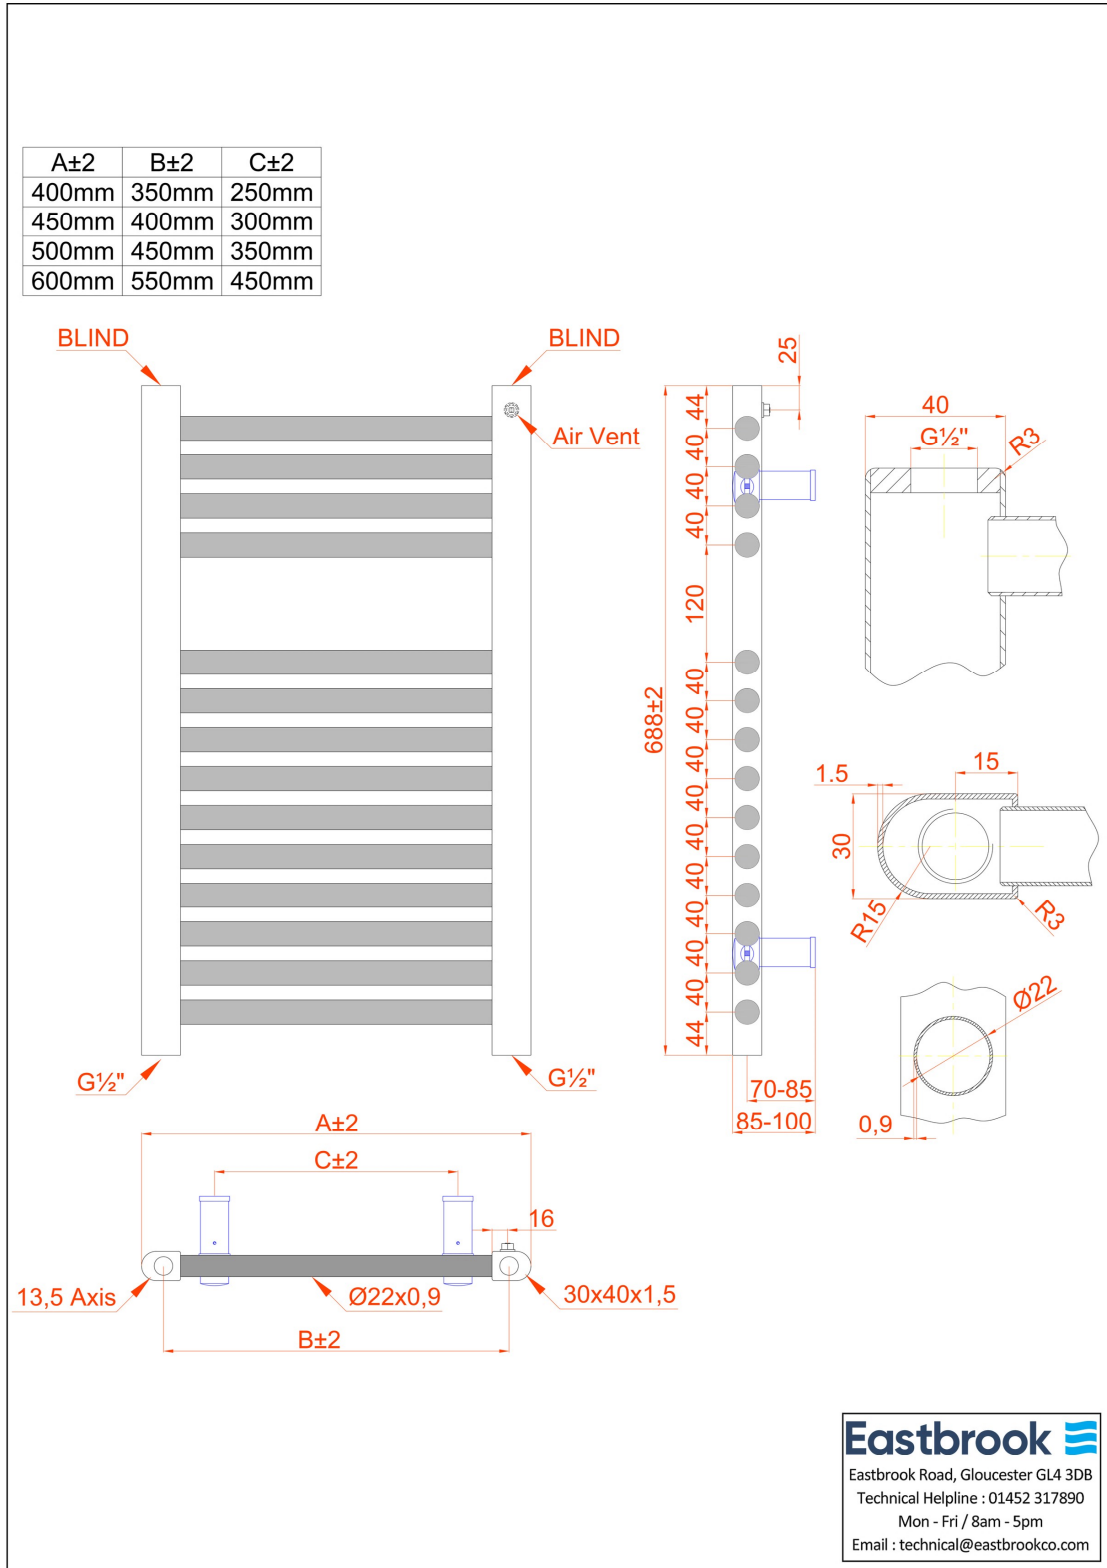

Drawing

Eastbrook
Eastbrook Road, Gloucester GL4 3DB
Technical Helpline : 01452 317890
Mon - Fri / 8am - 5pm
Email : technical@eastbrookco.com