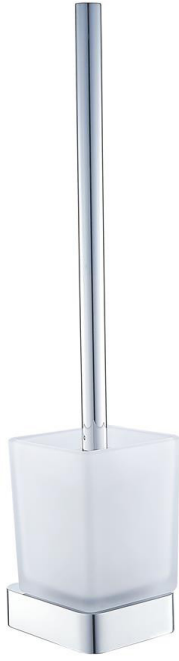

### Image

### General Information

Product:	52.309
Description:	Vercelli Toilet Brush Holder
Website Link:	<a href="#">(Click Here)</a>
Product Type:	Toilet Brush Holder
Brand:	Eastbrook Company
Colour:	Chrome
Material:	Solid Brass
Height (mm):	344mm
Width (mm):	75mm
Length (mm):	95mm
Net Weight (kg) (kg):	0.89kg
Product Range:	Vercelli