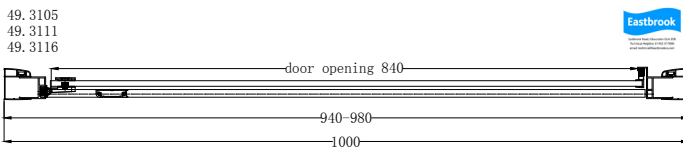

DATASHEET

Image

Drawing

General Information

Product:	49.3116
Description:	Corniche 8mm Framed Hinged Door 2000x1000
Website Link:	(Click Here)
Product Type:	Pivot Shower Doors
Brand:	Eastbrook Company
Colour:	Brushed Brass
Material:	Tempered Glass
Height (mm):	2000mm
Width (mm):	1000mm
Length (mm):	80mm
Net Weight (kg) (kg):	38.1kg
Product Range:	Corniche 2000

Product Specifications

Warranty:	10 Year(s)
Door opening (mm):	840mm
Easy Clean glass:	Yes
Finish:	Brushed
Frameless:	No
Glass Thickness (mm):	8mm
Glass type:	Clear Glass
Waste Included:	No
Adjustment (mm):	940-980mm
Enclosure Size:	1000