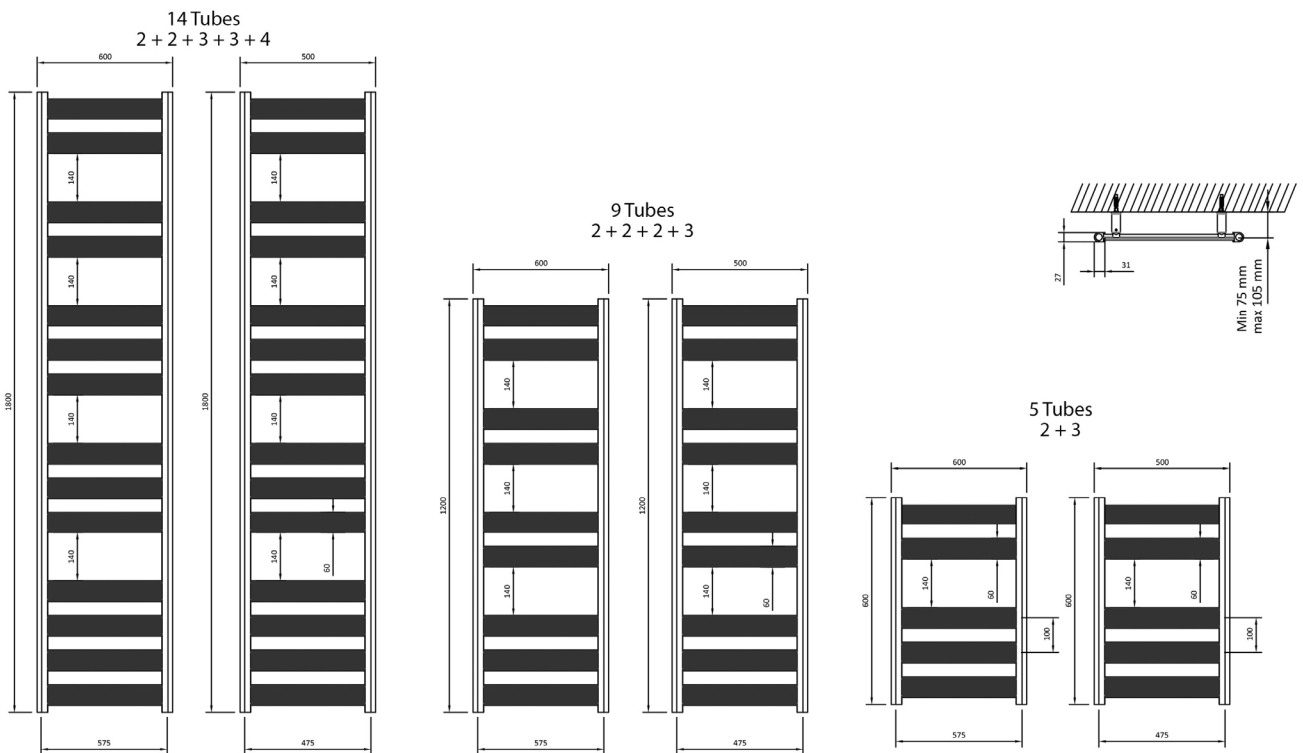

Drawing

Pelago Aluminium Towel Rails Technical Drawing

Eastbrook
Eastbrook Road, Gloucester GL4 3DB
Technical Helpline : 01452 317890
Mon - Fri / 8am - 5pm
Email : technical@eastbrookco.com