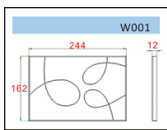

Drawing

Pre-drilled tap holes:

Application Purpose

- For dual flush
- For front actuation
- For installation element all MORAQ concealed systems

Product Details

Actuation force	< 20 N
Product material	ABS plastic
Lifetime	Min. 200,000times

Scope Of Delivery

- Mounting frame
- 2 actuator knobs
- Push buttons
- Actuator support bracket
- Fastening screws and security screw,
- Individually boxed

Customised

- Customer colour or design is approval