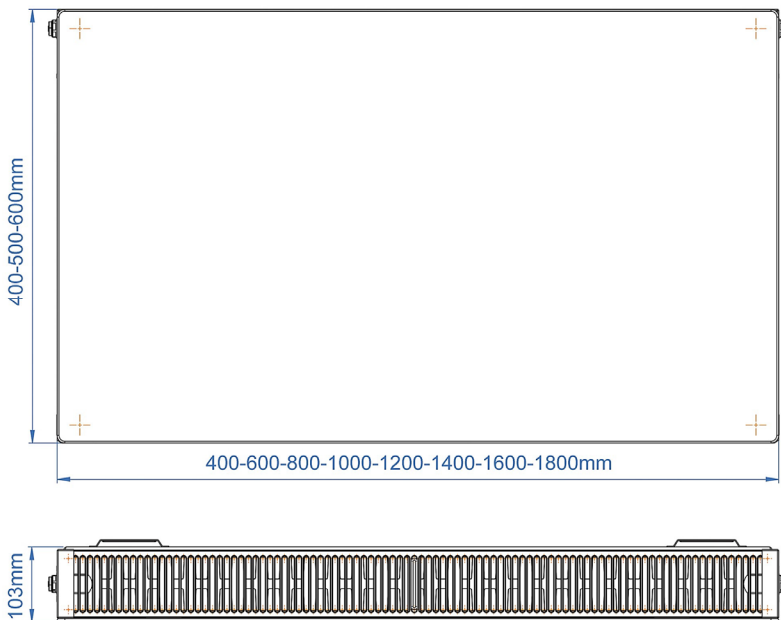

Drawing

TYPE 22 Flat Panel Radiator Technical Drawing

Vertical Tappings : 55mm less than the height of the radiator
Horizontal Tappings are the width of the radiator.

Eastbrook
Eastbrook Road, Gloucester GL4 3DB
Technical Helpline : 01452 317890
Mon - Fri / 8am - 5pm
Email : technical@eastbrookco.com