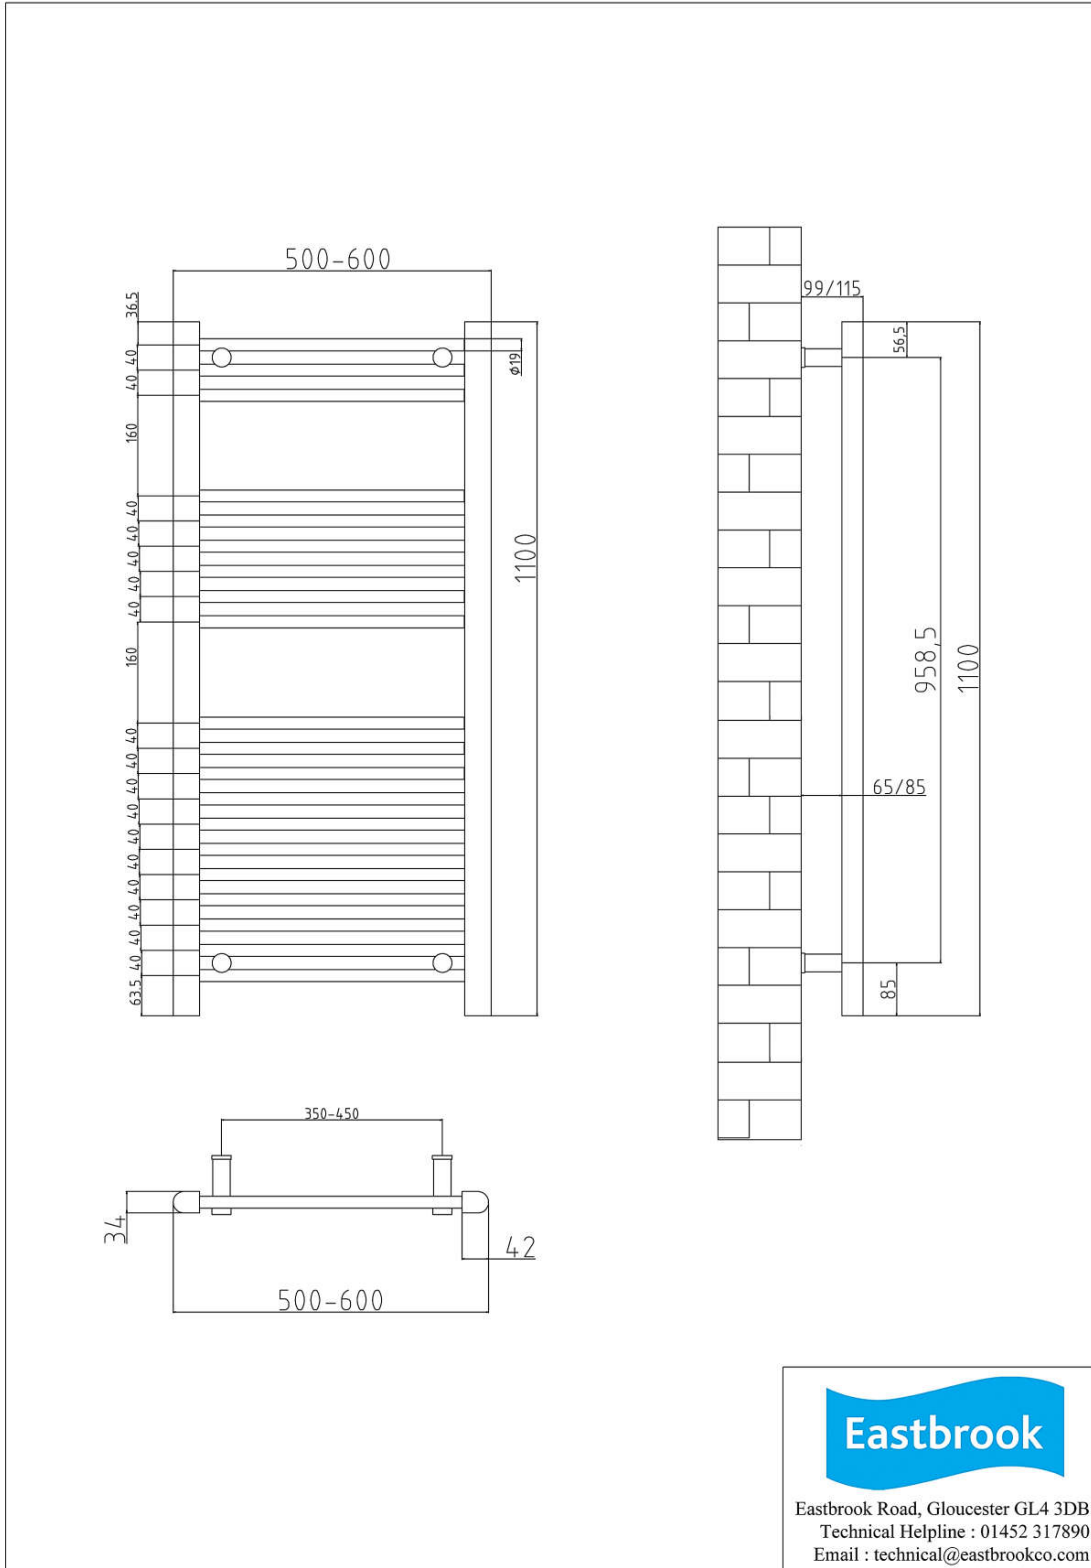

Drawing

Eastbrook Road, Gloucester GL4 3DB
Technical Helpline : 01452 317890
Email : technical@eastbrookco.com