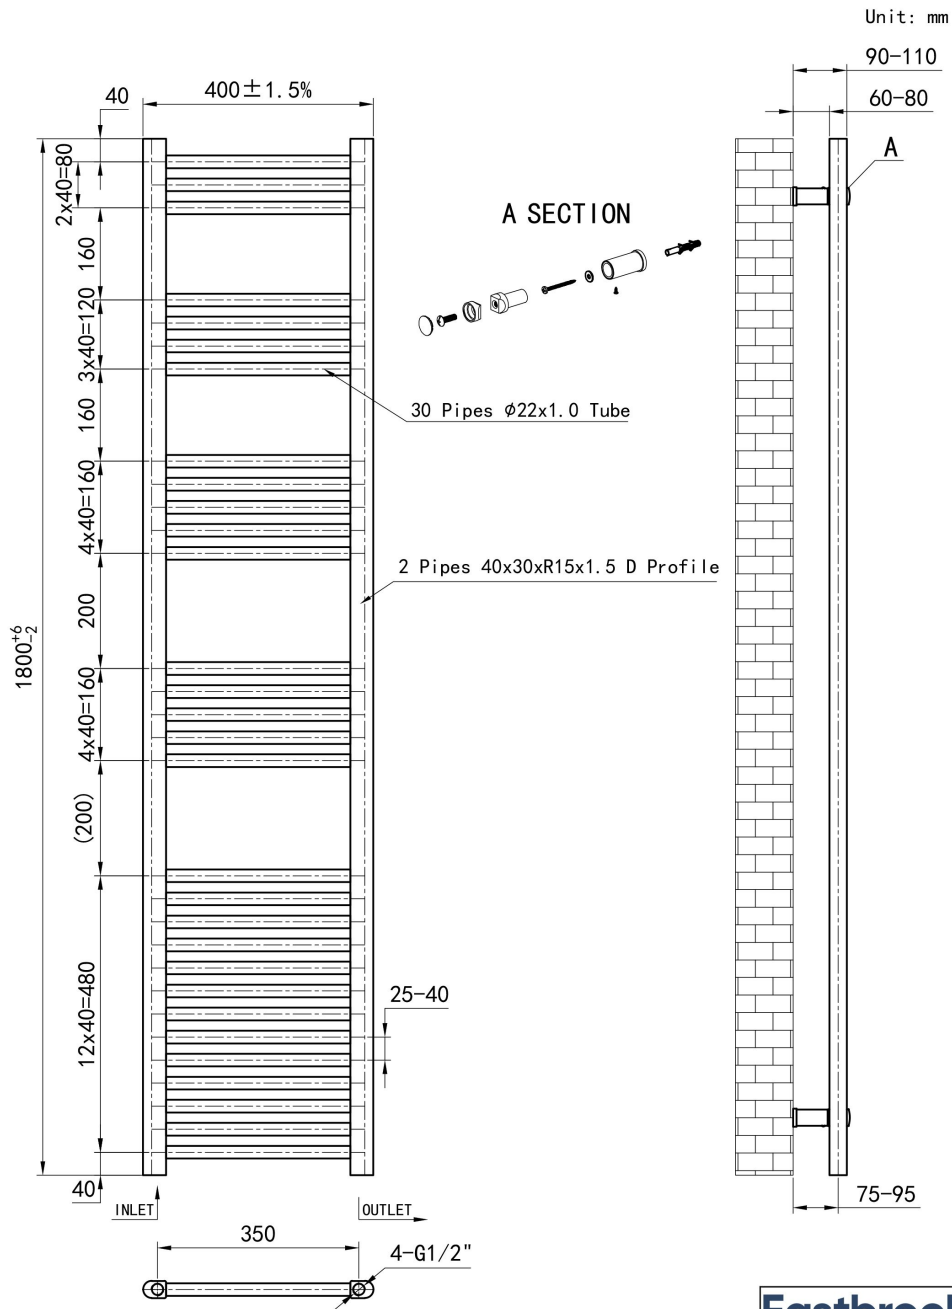

### General Information

Product:	41.0658
Description:	Wendover Straight Multirail 1800 x 400
Website Link:	<a href="#">(Click Here)</a>
Product Type:	Towel Rail
Brand:	Eastbrook Company
Colour:	Matt Anthracite
Material:	Mild Steel
Height (mm):	1800mm
Width (mm):	400mm
Net Weight (kg):	10.28kg
Product Range:	Wendover

### Product Specifications

Warranty:	5 Year(s)
Supplied with fixings:	Yes
Orientation:	Vertical
BTU $\Delta T50^{\circ}\text{C}$ :	1927
BTU $\Delta T60^{\circ}\text{C}$ :	2467
Watts $\Delta T50^{\circ}\text{C}$ :	565
Watts $\Delta T60^{\circ}\text{C}$ :	723

## Drawing

### Wendover Straight 1800 x 400mm. Technical Drawing

**Eastbrook **  
Eastbrook Road, Gloucester GL4 3DB  
Technical Helpline : 01452 317890  
Mon - Fri / 8am - 5pm  
Email : technical@eastbrookco.com