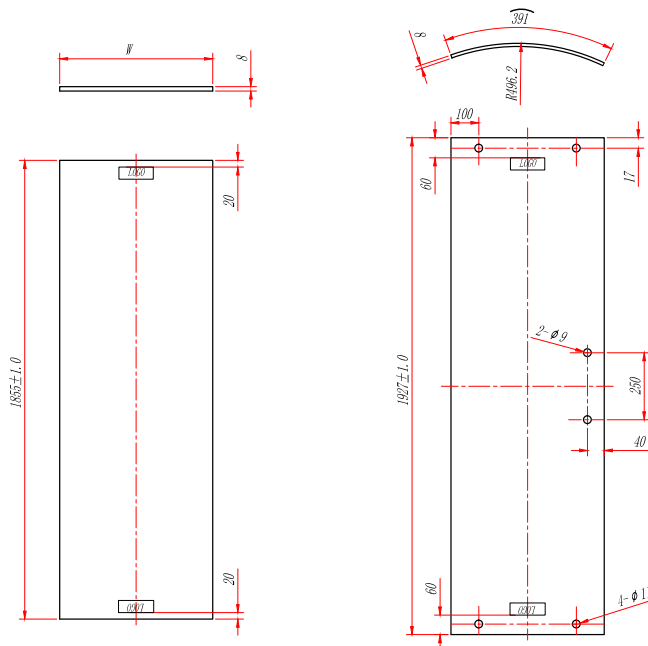

DATASHEET

Image

General Information

Product:	69.0059
Description:	Corniche easy clean quad 800
Website Link:	(Click Here)
Product Type:	Quad Shower Enclosures
Brand:	Eastbrook Company
Colour:	Chrome
Material:	Tempered Glass
Height (mm):	1950mm
Width (mm):	800mm
Length (mm):	800mm
Net Weight (kg):	66kg
Product Range:	Corniche

Product Specifications

Warranty:	10 Year(s)
Door opening (mm):	375mm
Easy Clean glass:	Yes
Finish:	Polished
Frameless:	No
Glass Thickness (mm):	8mm
Glass type:	Clear Glass
Waste Included:	No
Adjustment (mm):	765-800mm
Enclosure Size:	800x800

Drawing

Dimension	Fixed glass (Ø)
800X800X1950	174mm
900X900X1950	274mm
1000X1000X1950	374mm